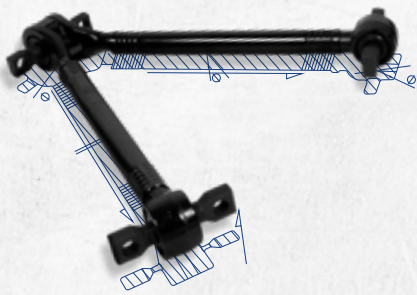

QUALITY AND SAFETY FIRST AT MOOG®

Chassis components play a vital role in keeping vehicles stable, ensuring predictable handling and safe operation throughout a vehicle's lifetime. Today, the majority of commercial vehicles in Europe weigh over 16 tonnes (and some as much as 30 tonnes), so the loads and stresses that a truck's chassis must cope with are huge. Because we understand this, all MOOG® parts meet or exceed OE quality standards and undergo rigorous testing to ensure that they offer the highest quality and reliability.

PRODUCT IS KEY

MOOG parts are designed, produced and tested to withstand extreme situations. Our engineers use the original equipment as the master to develop all MOOG products. The metallurgy and geometry of every original part is identified, measured and improved whenever possible. Next, every product is subjected to extensive testing to ensure optimal performance and maximum durability.