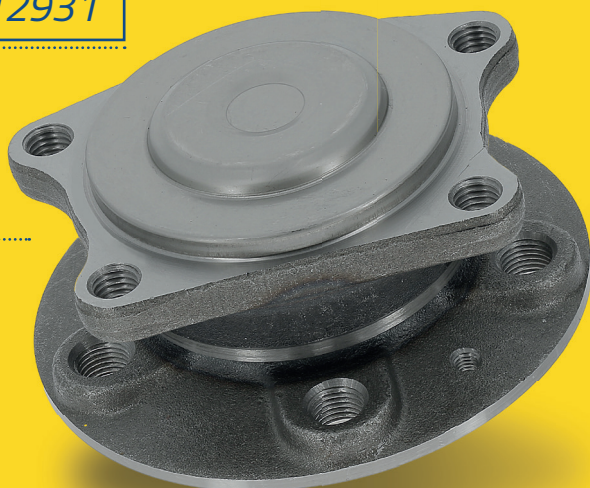

MOOG

**FIRST TO
MARKET**

1

VOLVO XC 90 KEEPS ON ROLLING

**WITH MOOG'S BRAND-NEW
WHEEL END BEARING**

Rear Axle (FWD)
VV-WB-12931

*Front Axle
(+ Rear Axle for AWD)*
VV-WB-12930

Follow us  

www.moogparts.eu

PRMM02102-EN