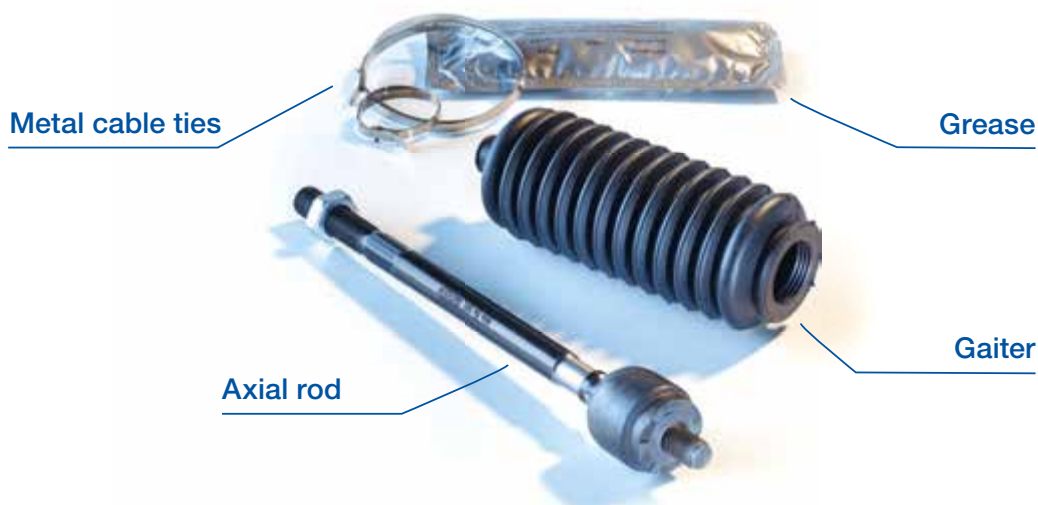

All new MOOG range: axial rod & gaiter kits

MOOG axial rods are forged from **high quality material** and heat treated to achieve the optimum grain structure. This ensures our axial rod & gaiter kits:

- are **robust and hard wearing**
- achieve **excellent durability**
- provide **additional responsiveness to the steering**

Advantages of our axial rod & gaiter kits:

- convenient as they give the installer **all the necessary components** for the repair
- by replacing all components at the same time, you can guarantee a superior quality repair that is achieved in **less time** than with separate visits to the workshop
- **reduction in inventory** and in shelf space required to stock
- a superior quality product backed up with the MOOG **3 year guarantee***