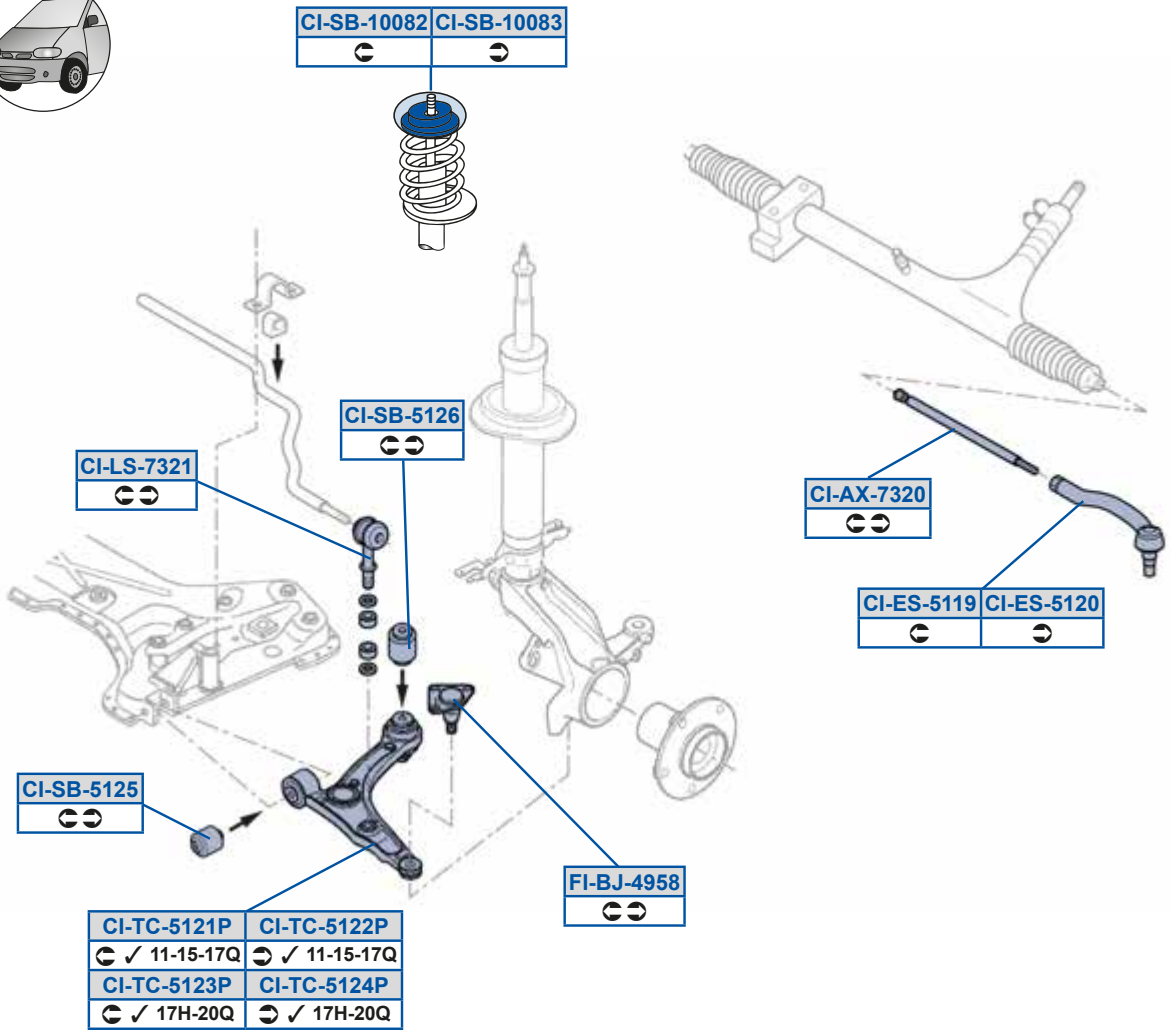

CITROËN

JUMPER Box/RELAY Van	04/06 →	JUMPER Bus/RELAY Bus	04/06 →
JUMPER/RELAY Platform/Chassis	04/06 →		

Jumper II / Relay II (04/2006 ->)

CITROËN