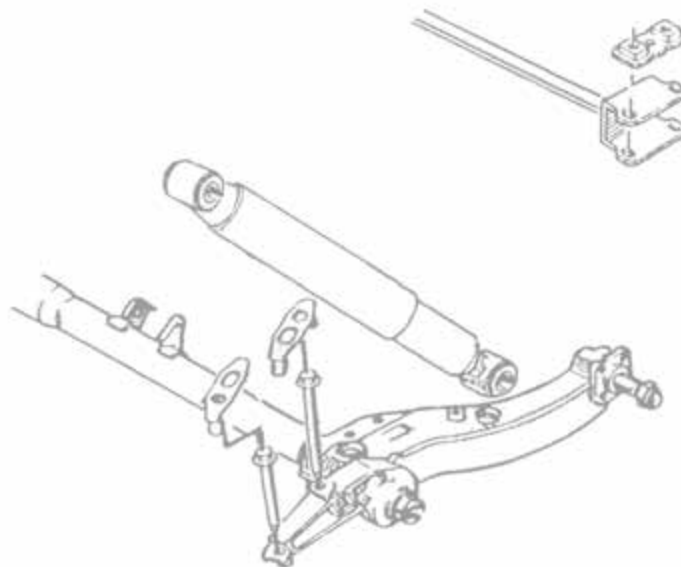

RE-SB-1336
↔

RE-SB-1167
↔ Ø 22mm with mounting bolt

RE-WP-7030	RE-WP-7031
↔ X 16V, RTi, RSi	↔ X 16V, RTi, RSi

RE-BJ-4264
↔

RE-SB-0562
↔ Ø 23mm 05/96→04/98

K150030

4401403, 7700706007

**K150114**