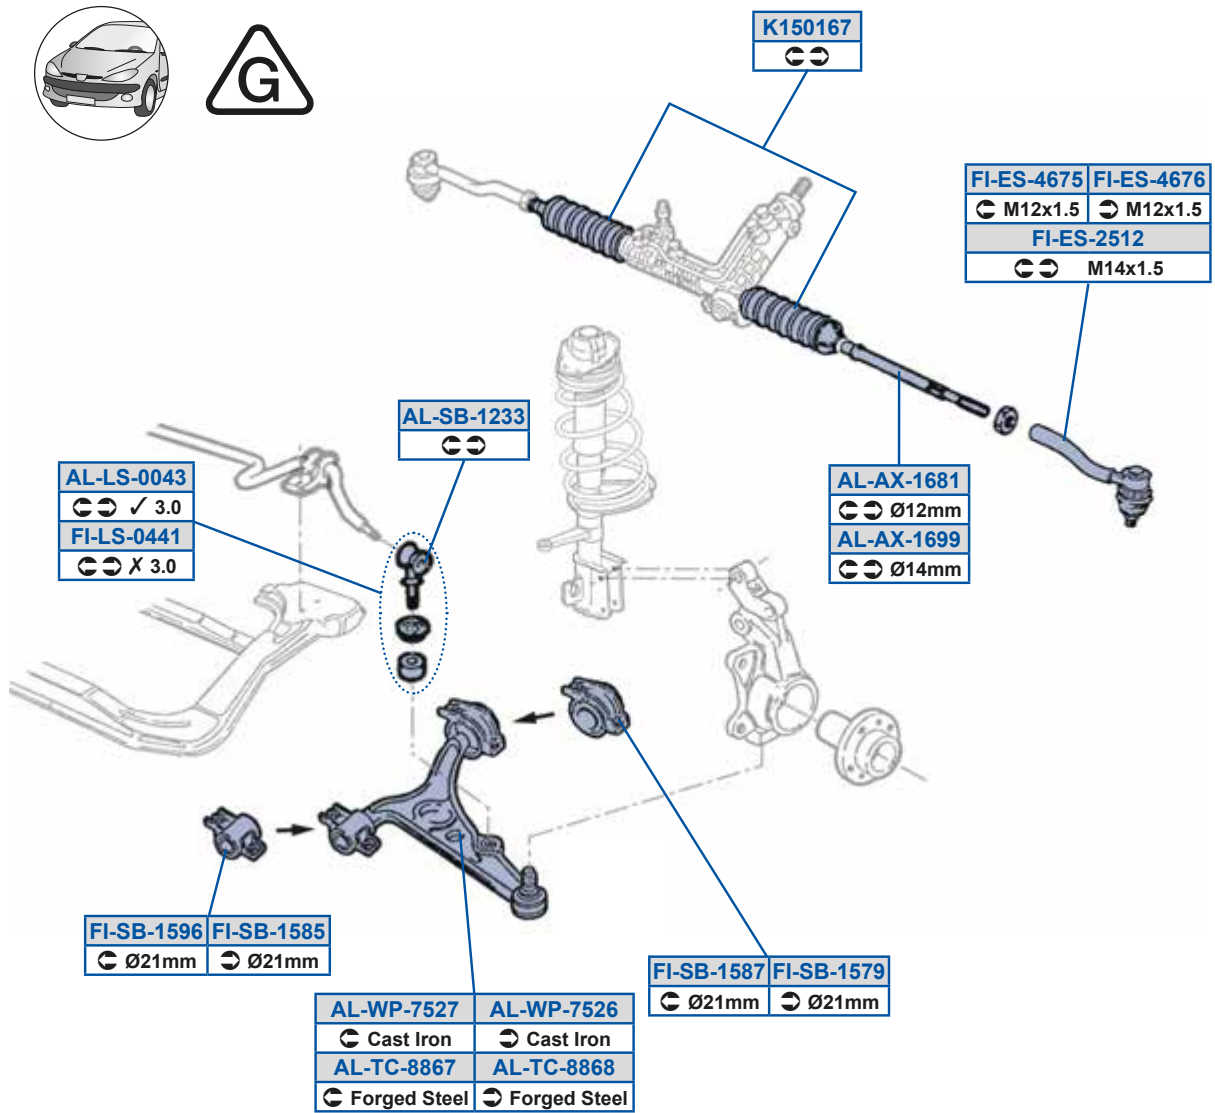

50513442 (-), 50513444 (-)

ALFA ROMEO

GTV (916C_)	09/94 → 10/05	SPIDER (916_)	05/98 → 04/05
SPIDER (916S_)	09/94 → 04/05		

GTV - Spider (09/1994 ->)

ALFA ROMEO

AL-AX-1681

9050452, 9944452

**AL-WP-7526**