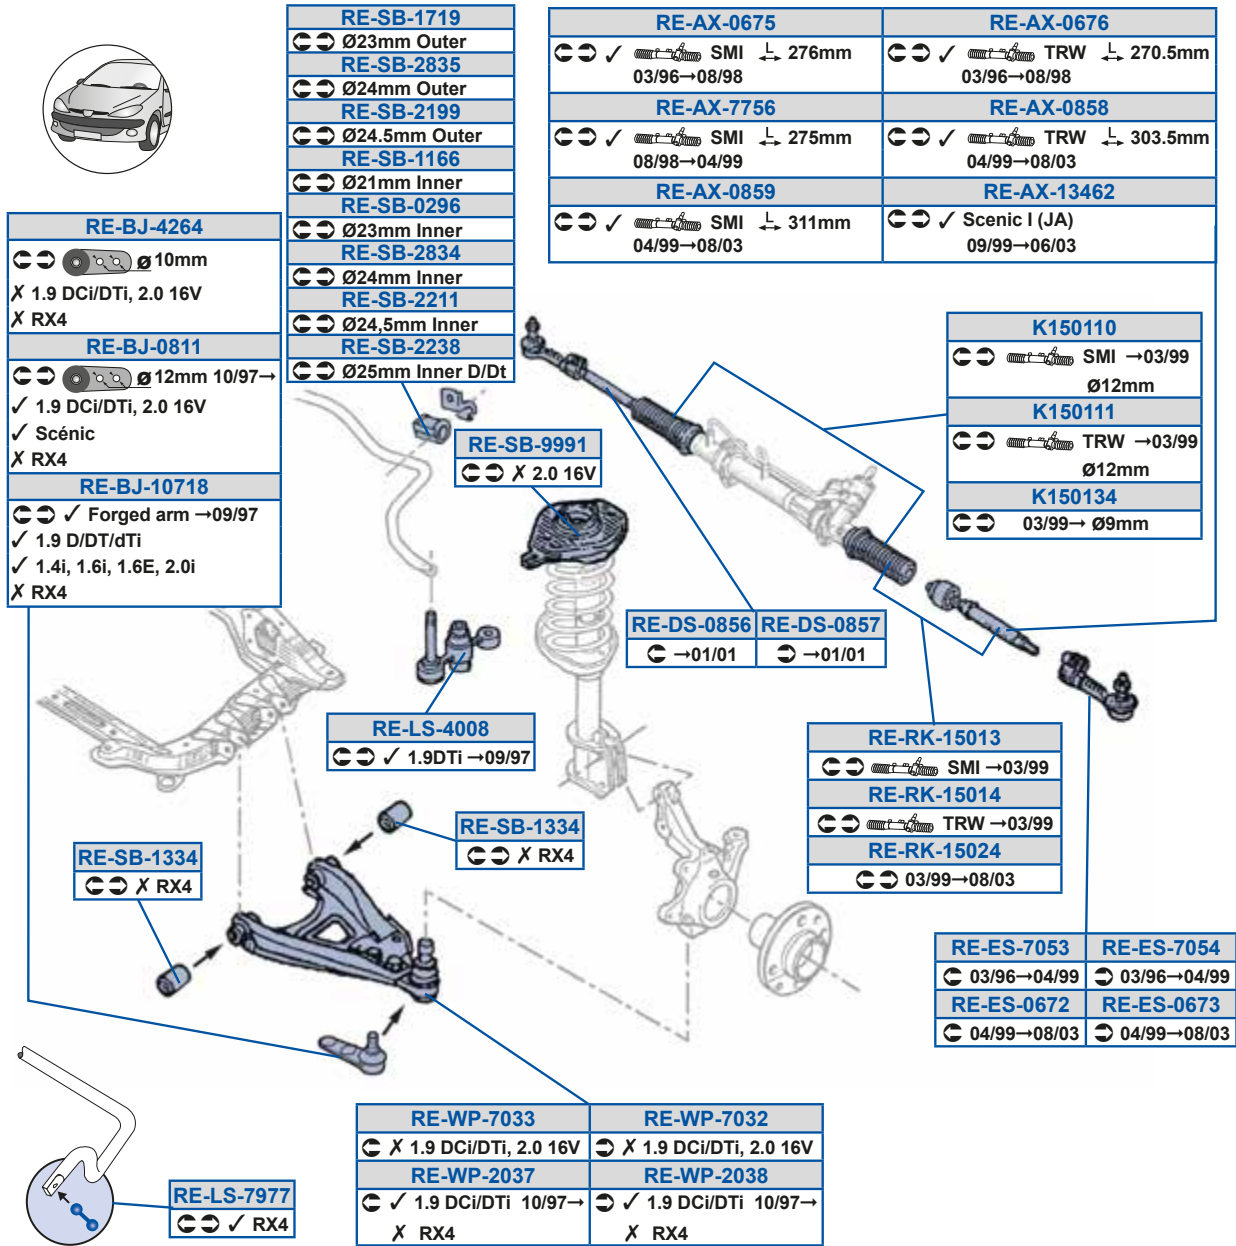

Megane I - Scenic I

RENAULT

...Continued

RE-SB-2238

7700847383

RE-SB-2834

7700835929

RE-SB-2835