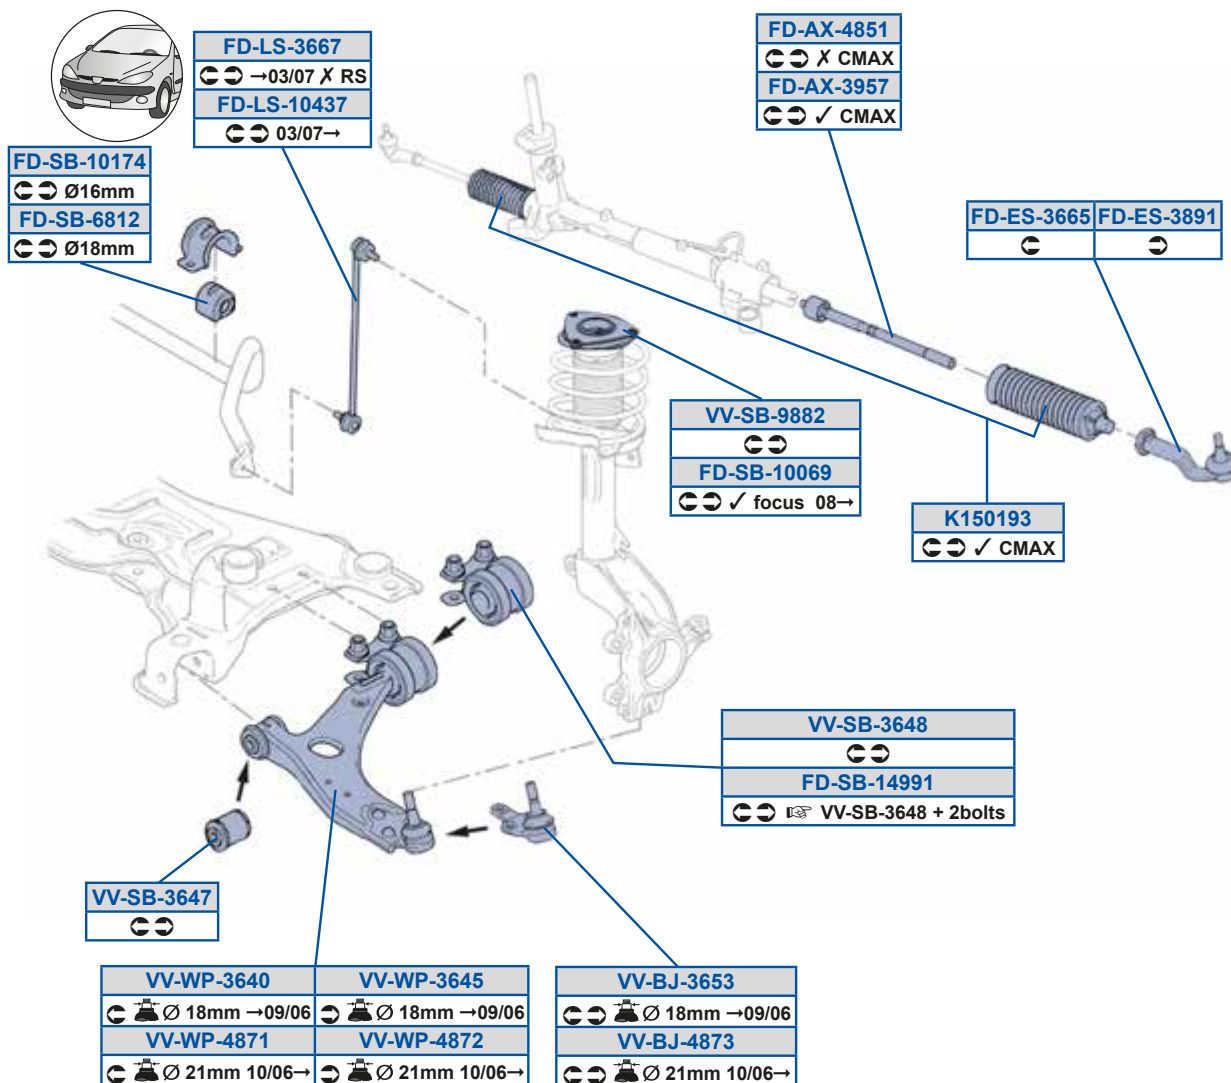

C-MAX	02/07 → 09/10	FOCUS C-MAX	10/03 → 03/07
FOCUS II (DA_, HCP)	11/04 → 09/12	FOCUS II Convertible	10/06 → 09/10
FOCUS II Saloon (DB_)	04/05 →	FOCUS II Turnier (DA_)	11/04 → 09/12

Focus II (11/2004 ->) / Focus C-Max