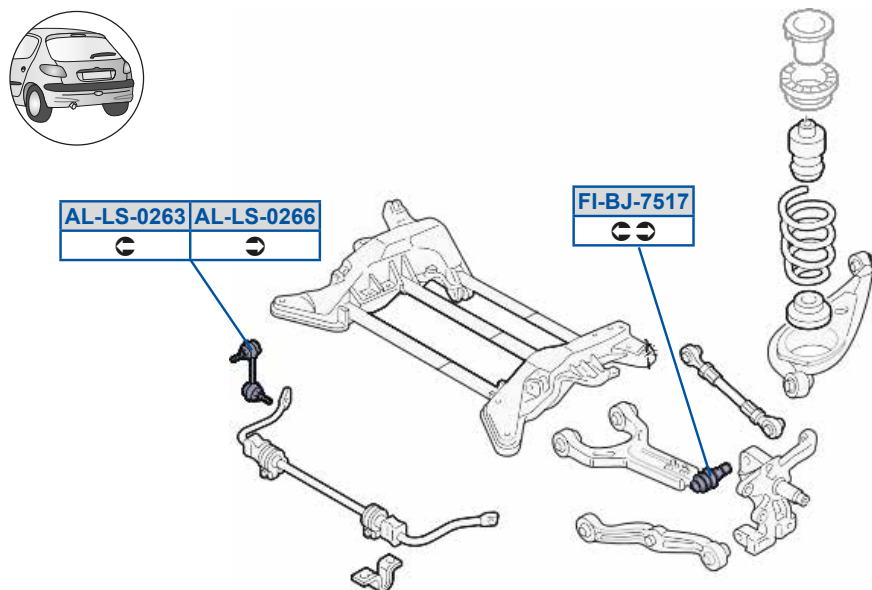

50513442 (-), 50513444 (-)

ALFA ROMEO

GTV (916C_)	09/94 → 10/05	SPIDER (916_)	05/98 → 04/05
SPIDER (916S_)	09/94 → 04/05		

GTV - Spider (09/1994 ->)

ALFA ROMEO

AL-AX-1681

9050452, 9944452

**AL-WP-7526**