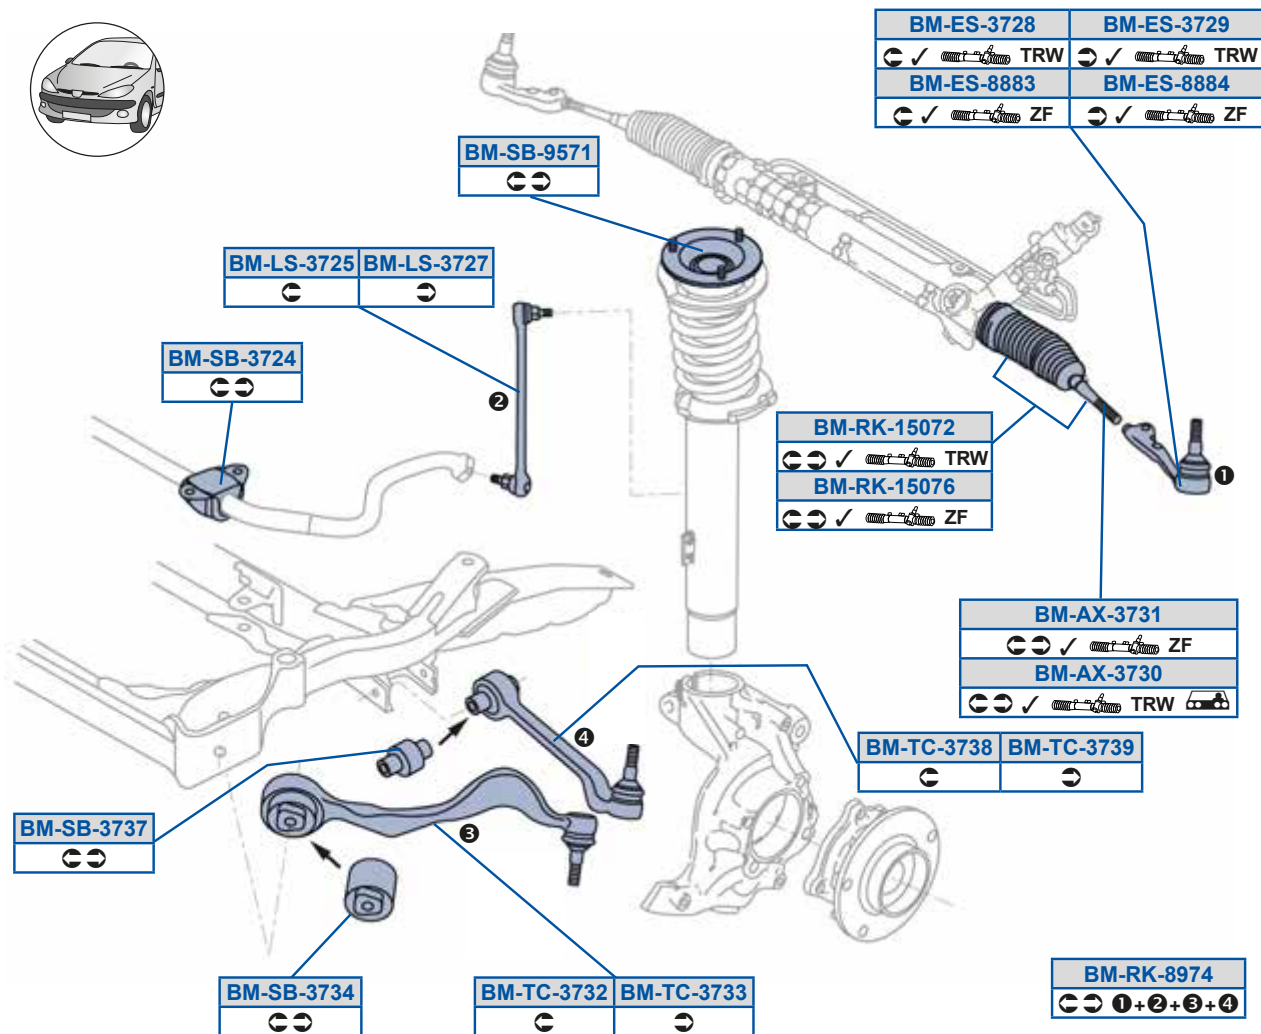

**BM-TC-3733**

31124036270, 31126763704

1 [E81, E82, E87, E88]

BMW

Continued...

1 (E81)	09/06 → 12/11	1 (E87)	03/03 → 09/12
1 Convertible (E88)	03/08 → 12/13	1 Coupe (E82)	10/06 → 10/13

...Continued

BM-TC-3738