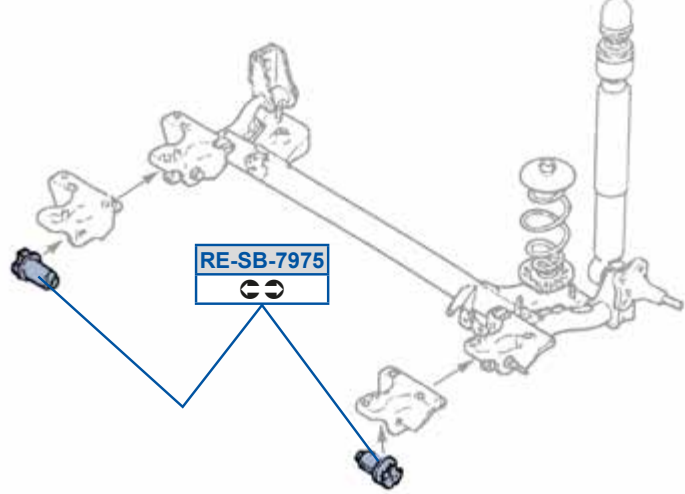

RE-SB-7975
↔ ↻

RENAULT