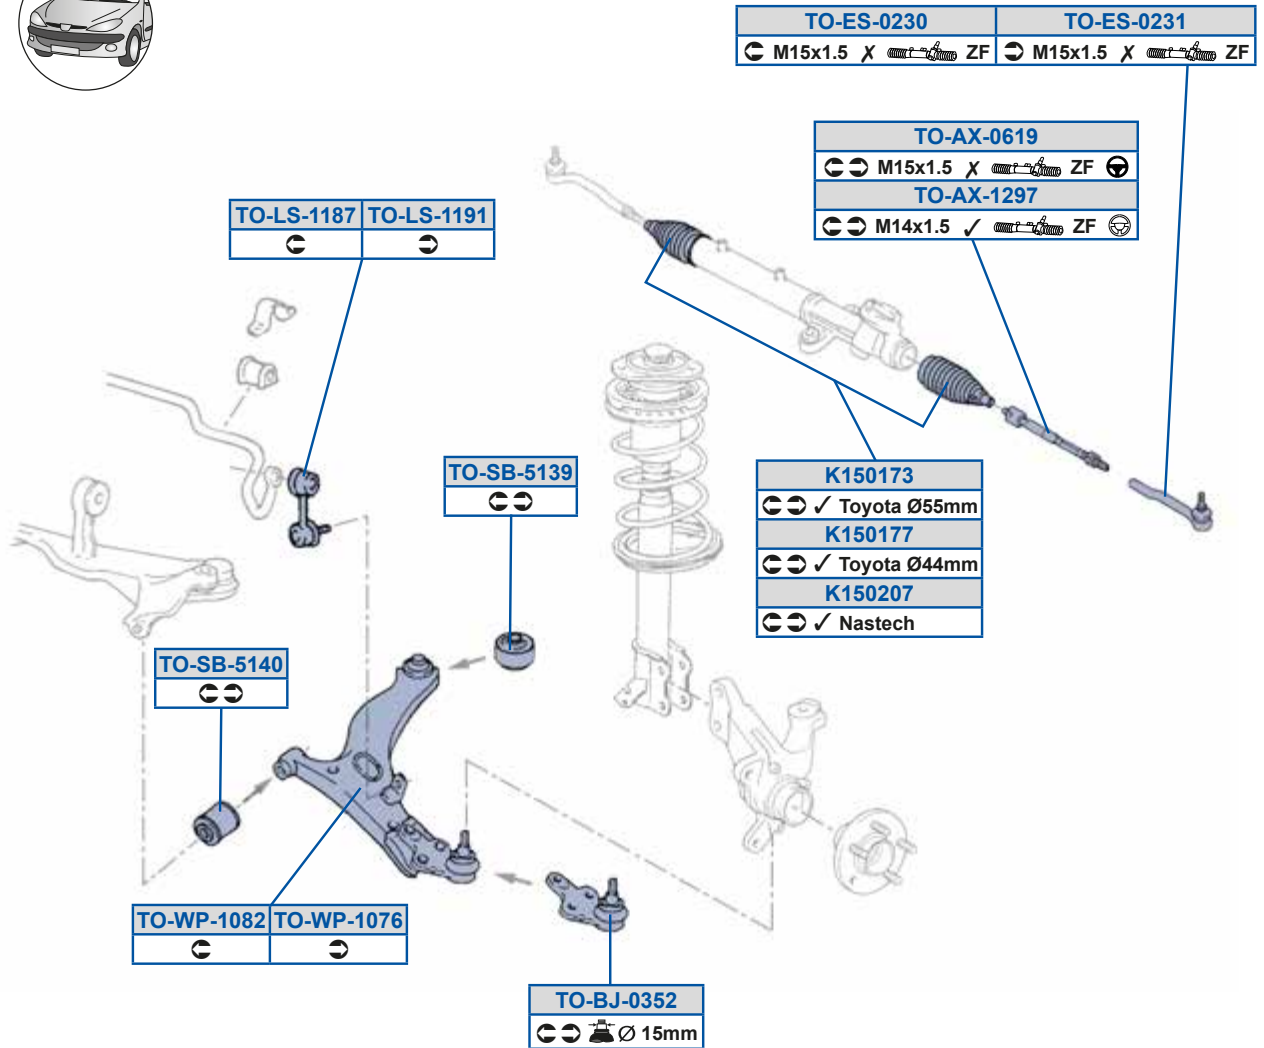

CARINA E Saloon (_T19_)

04/92 → 09/97

CARINA E Sportswagon (_T19_)

01/93 → 09/97

Carina E

TOYOTA

K150173

4553505010, 7820040638