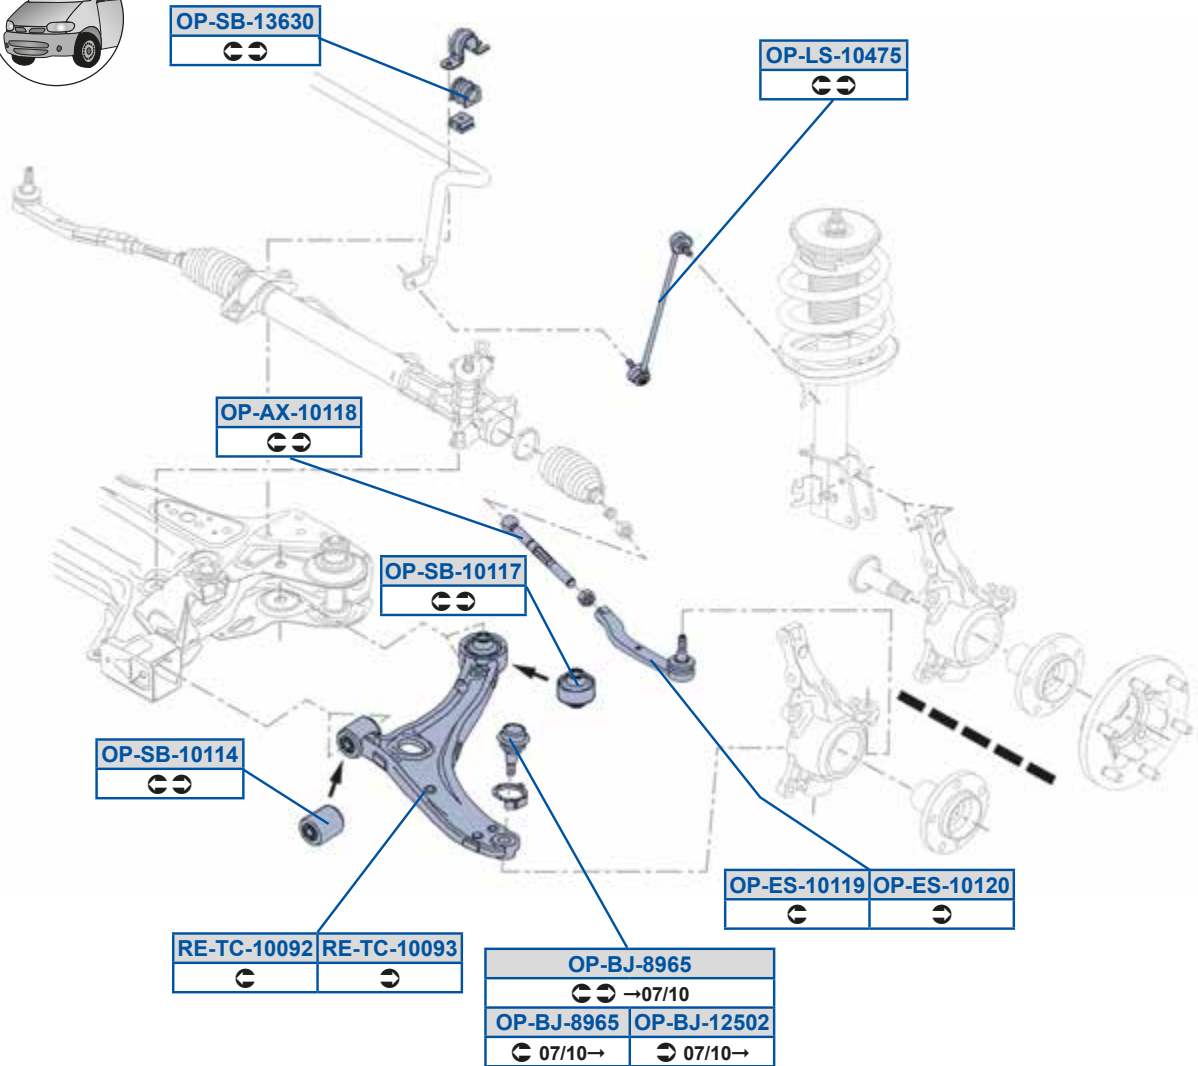

4100255, 4401909

**RE-SB-10929**

MOVANO B Box (X62)

05/10 →

MOVANO B Bus

12/10 →

MOVANO B Platform/Chassis (X62)

05/10 →