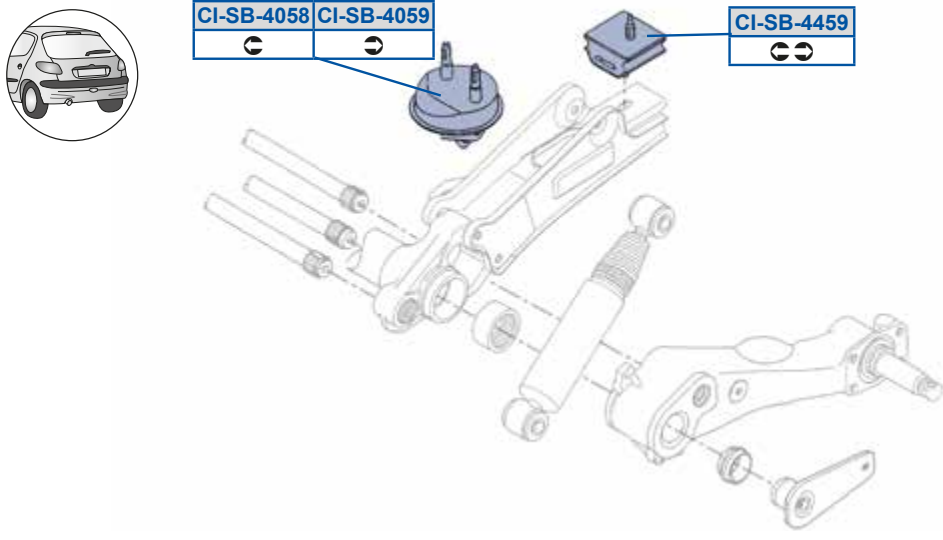

PEUGEOT

306 (7B, N3, N5)	04/93 → 10/03	306 Break (7E, N3, N5)	06/94 → 04/02
306 Convertible (7D, N3, N5)	03/94 → 04/02	306 Hatchback (7A, 7C, N3, N5)	01/93 → 10/03
306 Box Body / Estate (N_, 7_)	07/93 → 08/02	306 Box Body / Hatchback	04/93 → 08/01

306

PEUGEOT