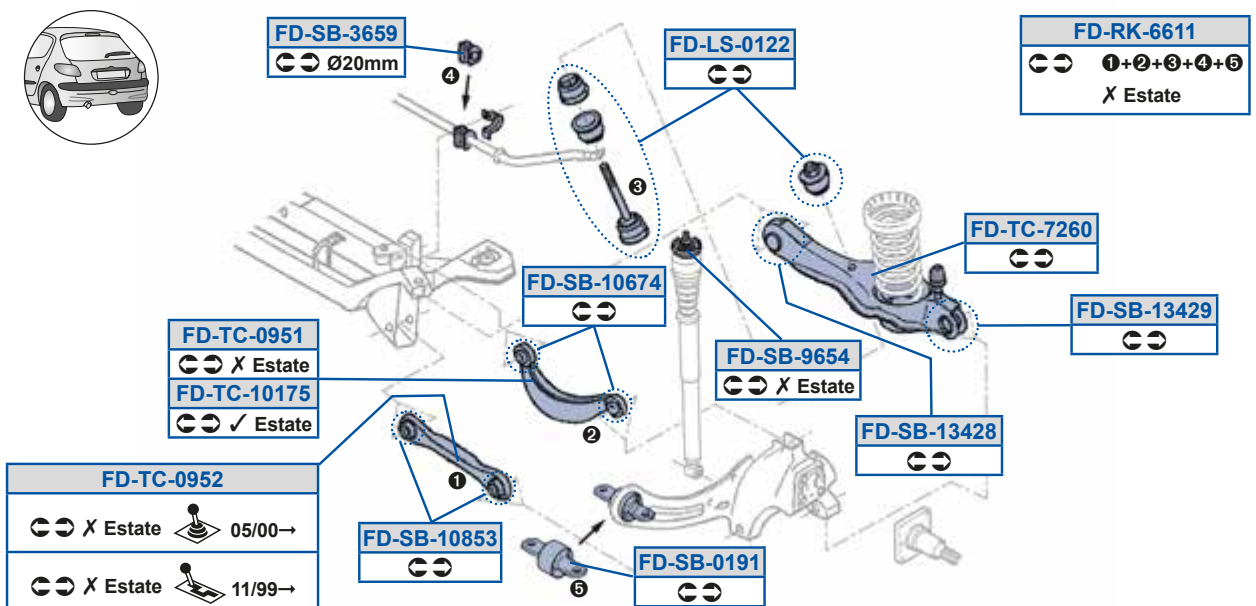

FORD

FOCUS (DAW, DBW)	10/98 → 12/07	FOCUS Saloon (DFW)	02/99 → 12/07
FOCUS Turnier (DNW)	02/99 → 12/07		

Focus I (-> 11/2004)

FORD