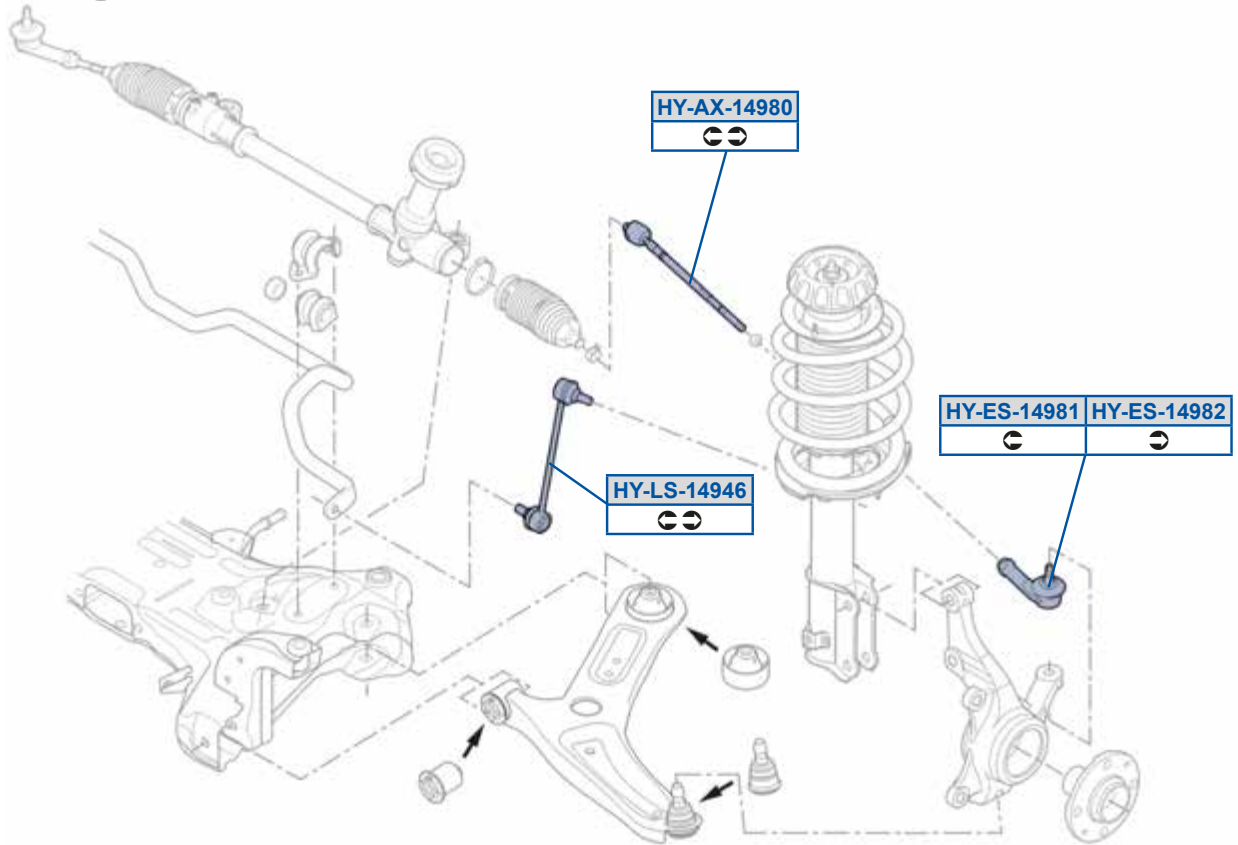

HYUNDAI

i20 (GB)

11/14 →

i20 ACTIVE (GB)

09/15 →

i20 Coupe (GB)

05/15 →

i20 (11/2014 ->) [GB]

HYUNDAI