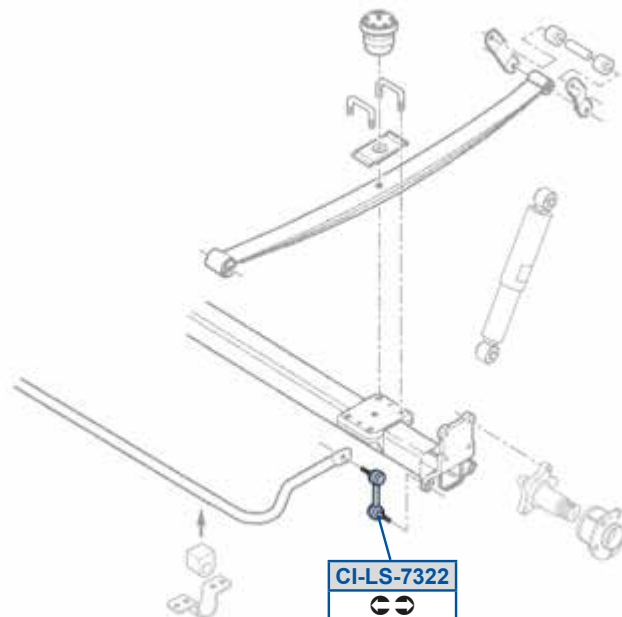

CITROËN

JUMPER Box/RELAY Van	04/06 →	JUMPER Bus/RELAY Bus	04/06 →
JUMPER/RELAY Platform/Chassis	04/06 →		

Jumper II / Relay II (04/2006 ->)

CITROËN