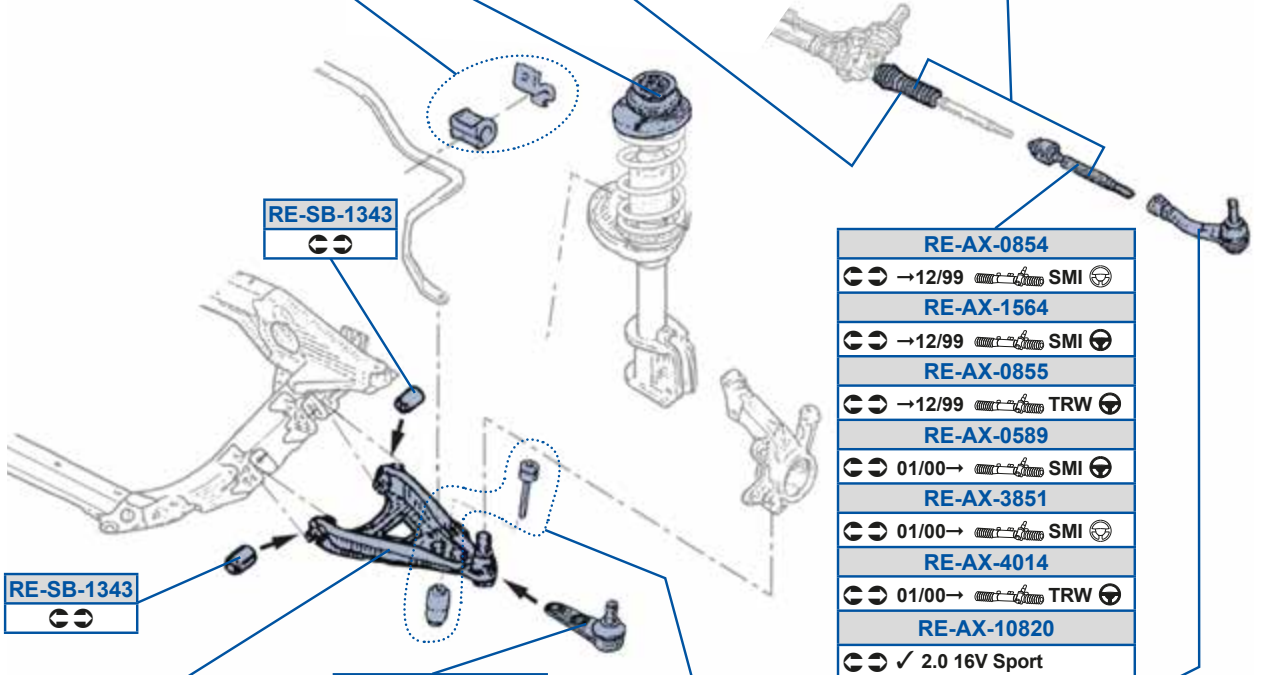

RENAULT

CLIO II (BB_, CB_)	09/98 →	CLIO II Box (SB0/1/2_)	09/98 →
THALIA I (LB_)	02/98 →		

Clio II - Thalia

RE-SB-1166
↔ Ø 21mm
RE-SB-1694
↔ Ø 22mm
RE-SB-2834
↔ Ø 23mm
RE-SB-2835
↔ Ø 24mm

K150008
↔ ↻ X 2.0 16V
K150134
↔ ↻ SMI X 2.0 16V Sport
K150138
↔ ↻ TRW →12/99, X 2.0 16V Sport
K150157
↔ ↻ TRW 01/00→, X 2.0 16V Sport
K150030
↔ ↻ ✓ 2.0 16V Sport

RE-RK-15026	RE-RK-15025
↔ 01/00→ ↻ SMI ↻	↔ 01/00→ ↻ SMI ↻
RE-RK-15033	RE-RK-15048
↔ 01/00→ ↻ TRW ↻	↔ 01/00→ ↻ TRW ↻
RE-RK-15024	
↔ 01/00→ ↻ SMI ↻	

RE-SB-9992
↔ ↻

RE-SB-1343
↔ ↻

RE-WP-0339	RE-WP-0338
↻ X Sport	↻ X Sport
RE-WP-14757	RE-WP-14758
↻ 09/08→	↻ 09/08→

RE-BJ-4264
↔ ↻ ↻ Ø 10mm
RE-BJ-0811
↔ ↻ ↻ Ø 12mm

RE-SB-1167
↔ ↻ Ø 22mm with mounting bolt

RE-AX-0854
↔ ↻ →12/99 ↻ SMI ↻
RE-AX-1564
↔ ↻ →12/99 ↻ SMI ↻
RE-AX-0855
↔ ↻ →12/99 ↻ TRW ↻
RE-AX-0589
↔ ↻ 01/00→ ↻ SMI ↻
RE-AX-3851
↔ ↻ 01/00→ ↻ SMI ↻
RE-AX-4014
↔ ↻ 01/00→ ↻ TRW ↻
RE-AX-10820
↔ ↻ ✓ 2.0 16V Sport

RE-ES-1563	RE-ES-1562
↻ →12/99	↻ →12/99
RE-ES-0672	RE-ES-0673
↻ 01/00→	↻ 01/00→