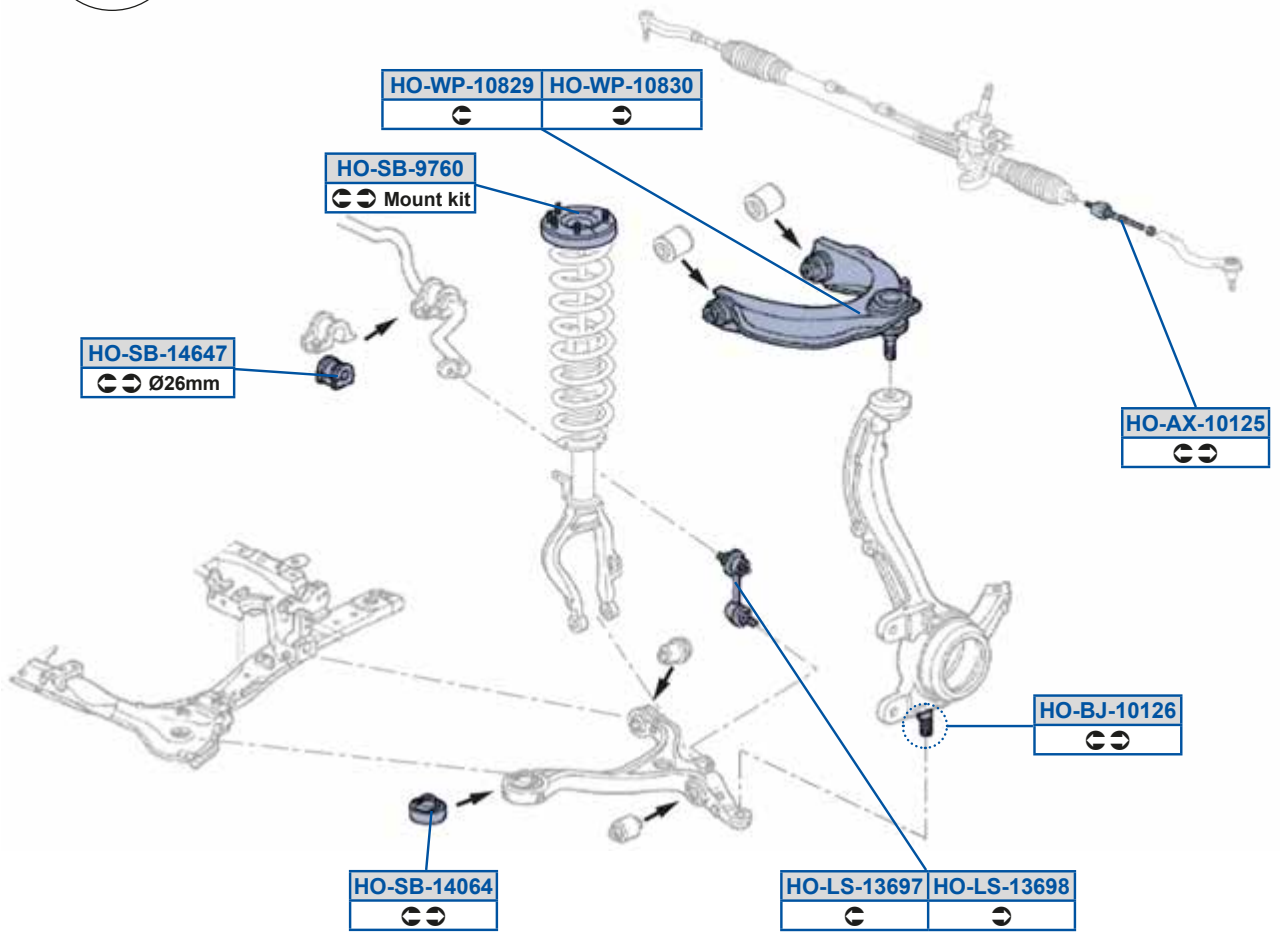

ACCORD VIII (CU)

06/08 →

ACCORD VIII Estate (CW)

07/08 →

Accord VIII (2008 ->)

HONDA

HO-AX-10125

53610TL1G01