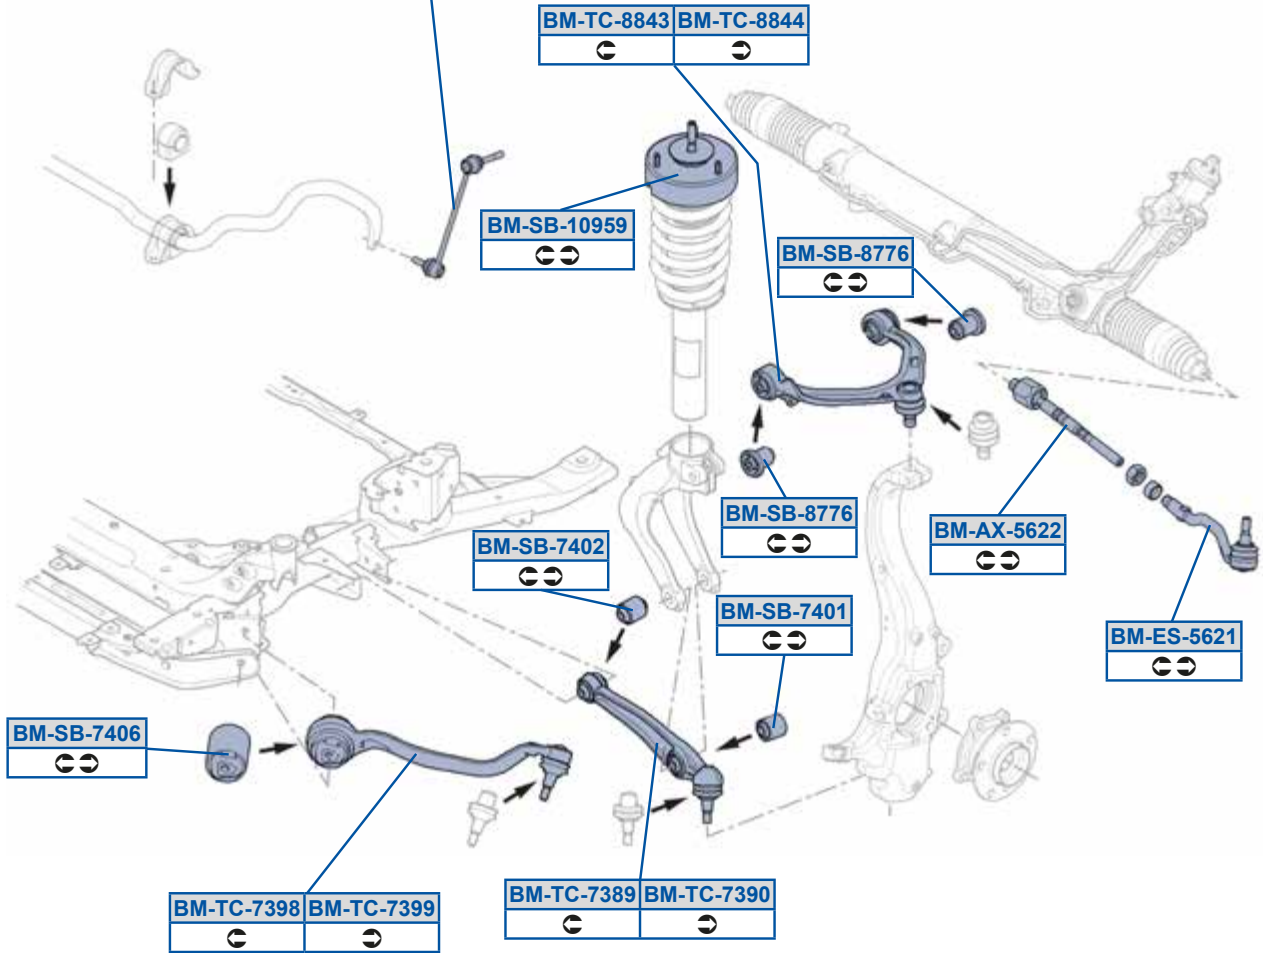

**BM-SB-3694**

33321090504, 33321095631

**BM-TC-0920**

31121096169, 31126769717

X5 (I) [E53]

BMW

X5 (E70)	12/06 → 07/13	X6 (E71, E72)	06/07 → 06/14
X6 [E71] [E72]	05/08 → 06/14		

BM-LS-7343	BM-LS-7344
☒ X Dynamic Drive	☑ X Dynamic Drive
BM-LS-7314	BM-LS-7315
☒ ✓ Dynamic Drive	☑ ✓ Dynamic Drive