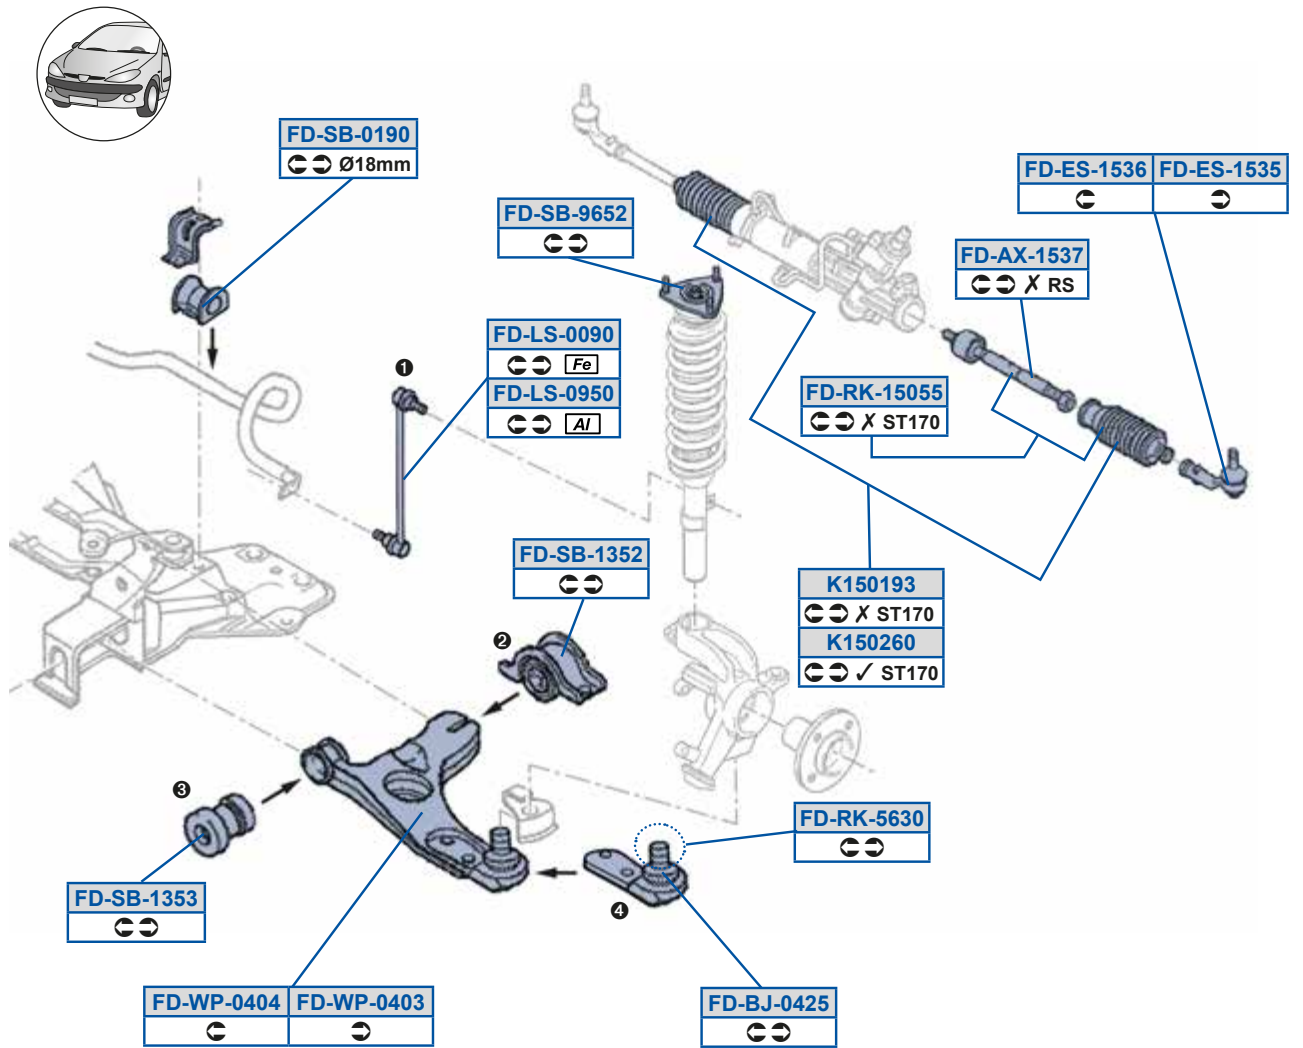

FORD

FOCUS (DAW, DBW)	10/98 → 12/07	FOCUS Saloon (DFW)	02/99 → 12/07
FOCUS Turnier (DNW)	02/99 → 12/07		

Focus I (-> 11/2004)

FORD