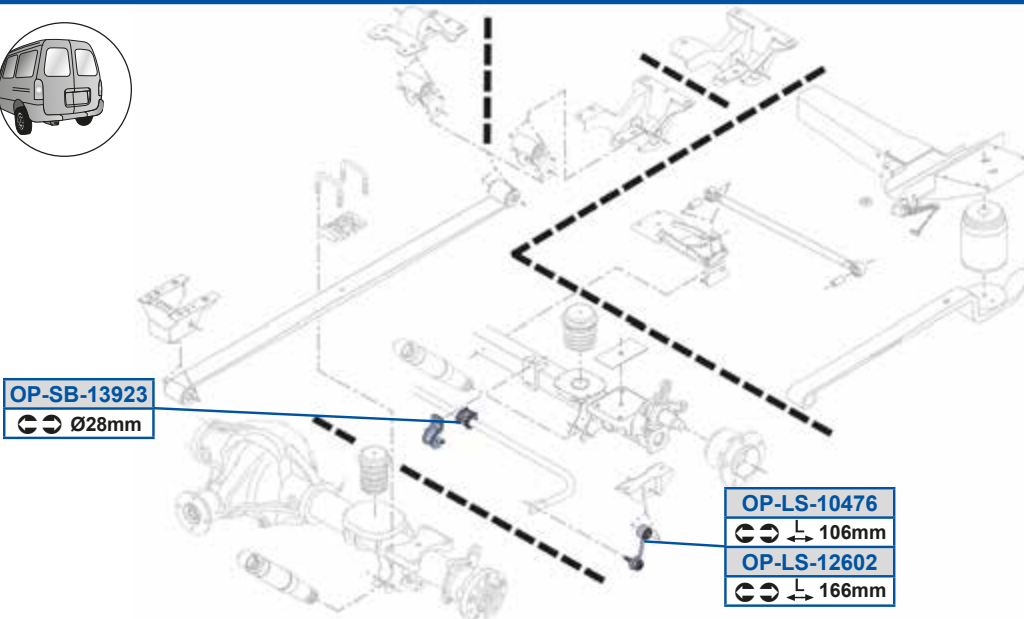

4100255, 4401909

**RE-SB-10929**

MOVANO B Box (X62)

05/10 →

MOVANO B Bus

12/10 →

MOVANO B Platform/Chassis (X62)

05/10 →