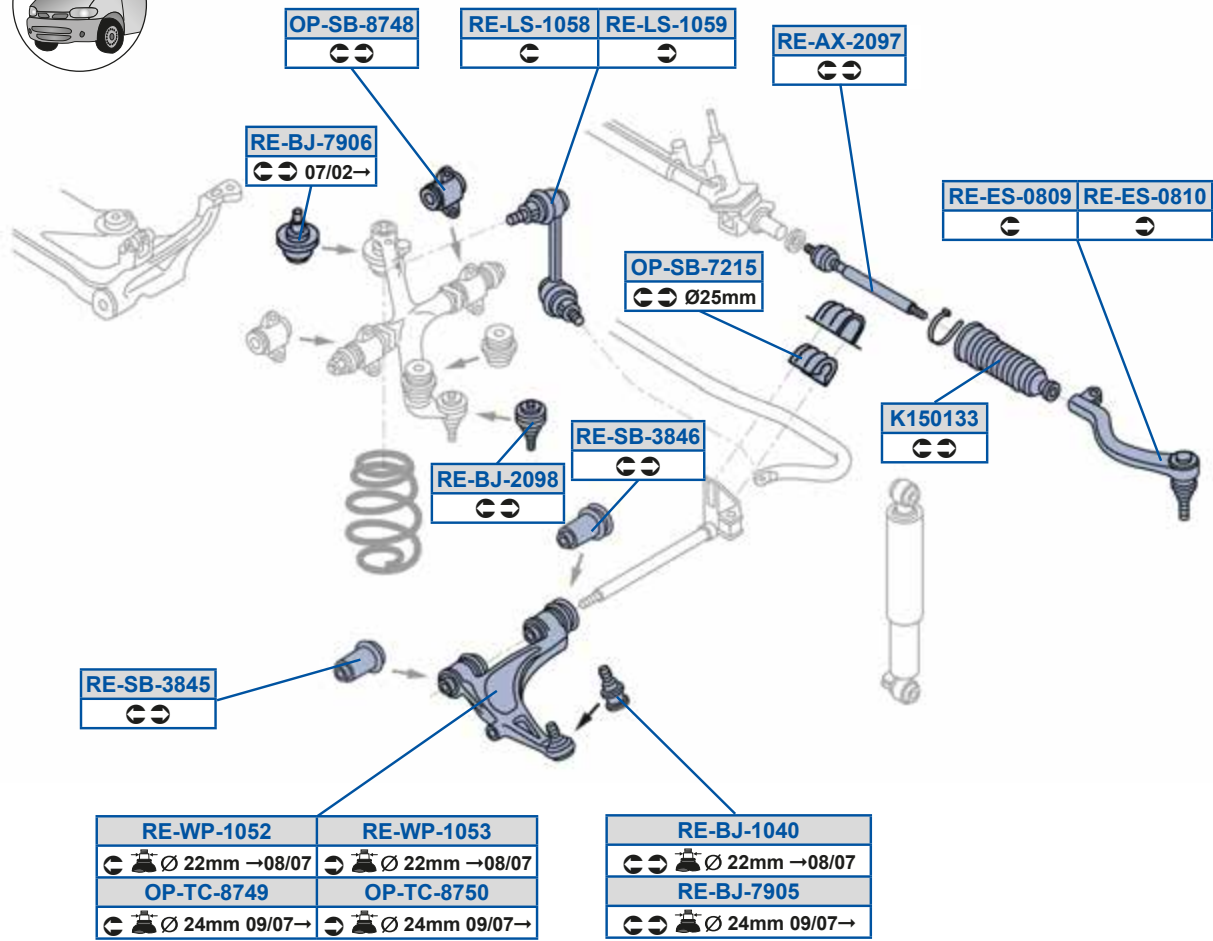

94540668, 95025706

OP-WP-14710

94540669, 95025705

VAUXHALL

MOVANO Mk I (A) Combi (X70)	10/98 → 05/10	MOVANO Mk I (A) Van (X70)	10/98 → 05/10
MOVANO Mk1(A) Chassis/Cab (ED;UD;HD)	10/98 → 05/10		

Movano Mk I