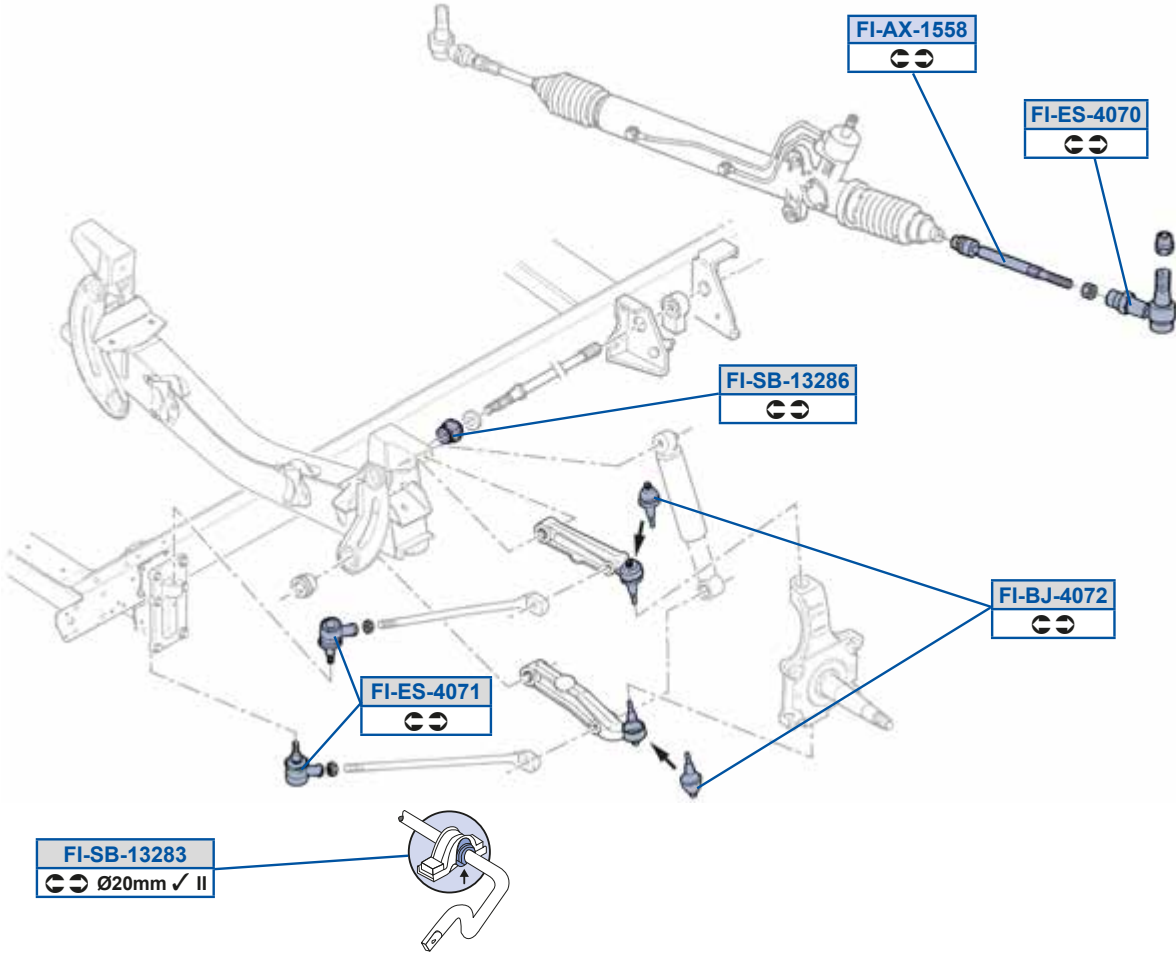

IVECO

DAILY I Box Body / Estate	01/78 → 08/98	DAILY I Platform/Chassis	01/78 → 05/99
DAILY II Box Body / Estate	01/89 → 05/99	DAILY II Bus	01/89 → 05/99
DAILY II Dumptruck	01/89 → 05/99	DAILY II Platform/Chassis	01/89 → 05/99

Daily I & II (01/1978 ->)

IVECO