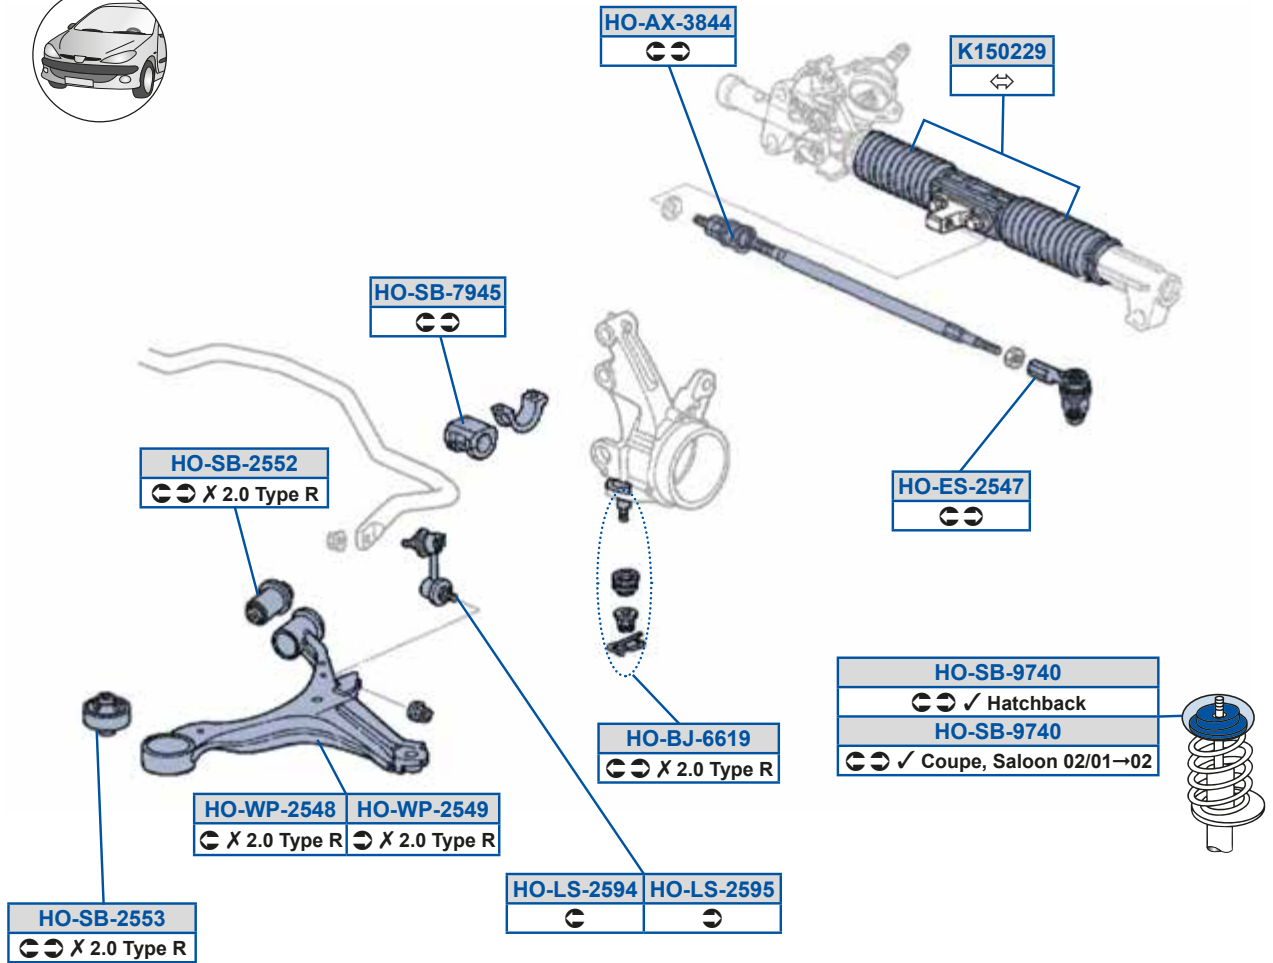

HONDA

CIVIC VII Coupe (EM2)	02/01 → 12/05	CIVIC VII Hatchback (EU, EP, EV)	03/99 → 02/06
CIVIC VII Saloon (ES, ET)	12/00 → 04/06		

Civic VII (2001 ->)

HONDA