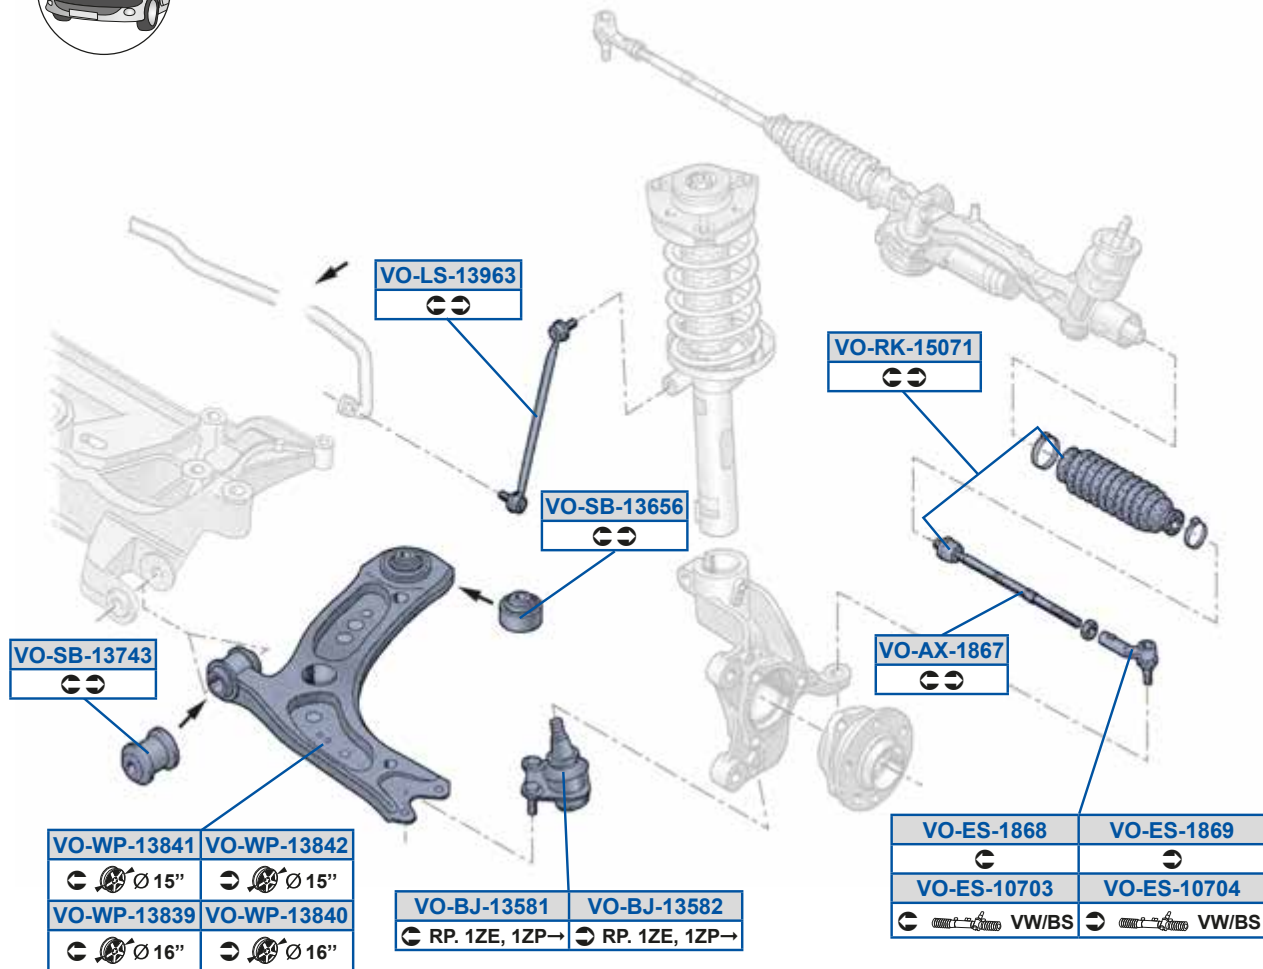

AUDI

A3 (8V1)	04/12 →	A3 Convertible (8V7)	10/13 →
A3 Limousine (8VS)	05/13 →	A3 Sportback (8VA)	09/12 →

A3 (04/2012 ->) [8V_]

AUDI

VO-AX-1867

1K0423810A

**VO-LS-13963**

5Q0411315B