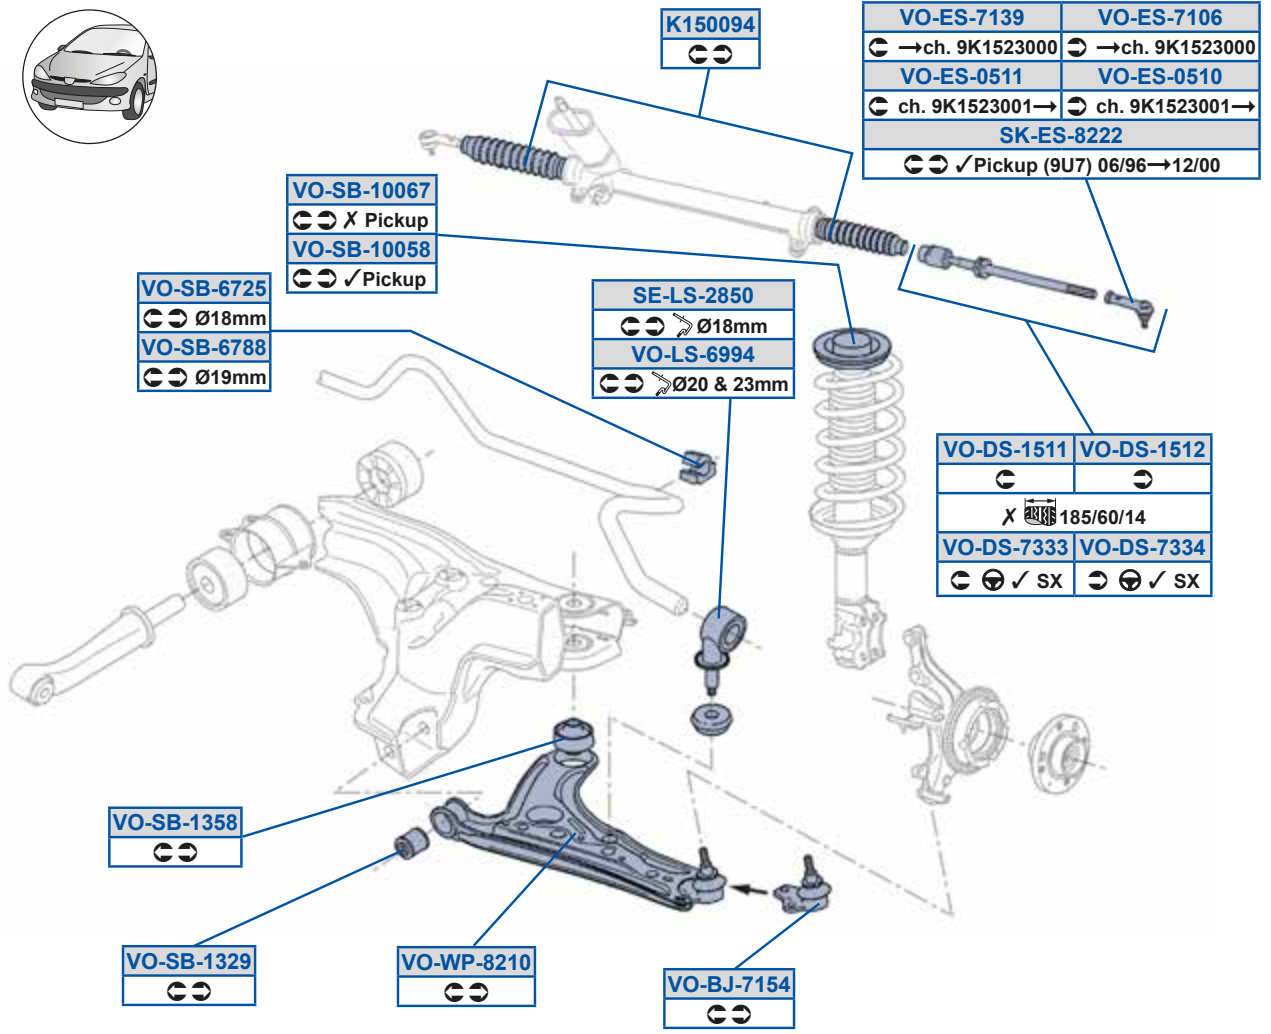

CADDY II Box (9K9A)	11/95 → 01/04	CADDY II Pickup (9U7)	06/96 → 12/00
CADDY II Variant (9K9B)	11/95 → 01/04		

Caddy II (11/1995 -> 01/2004) [9K - 9U]