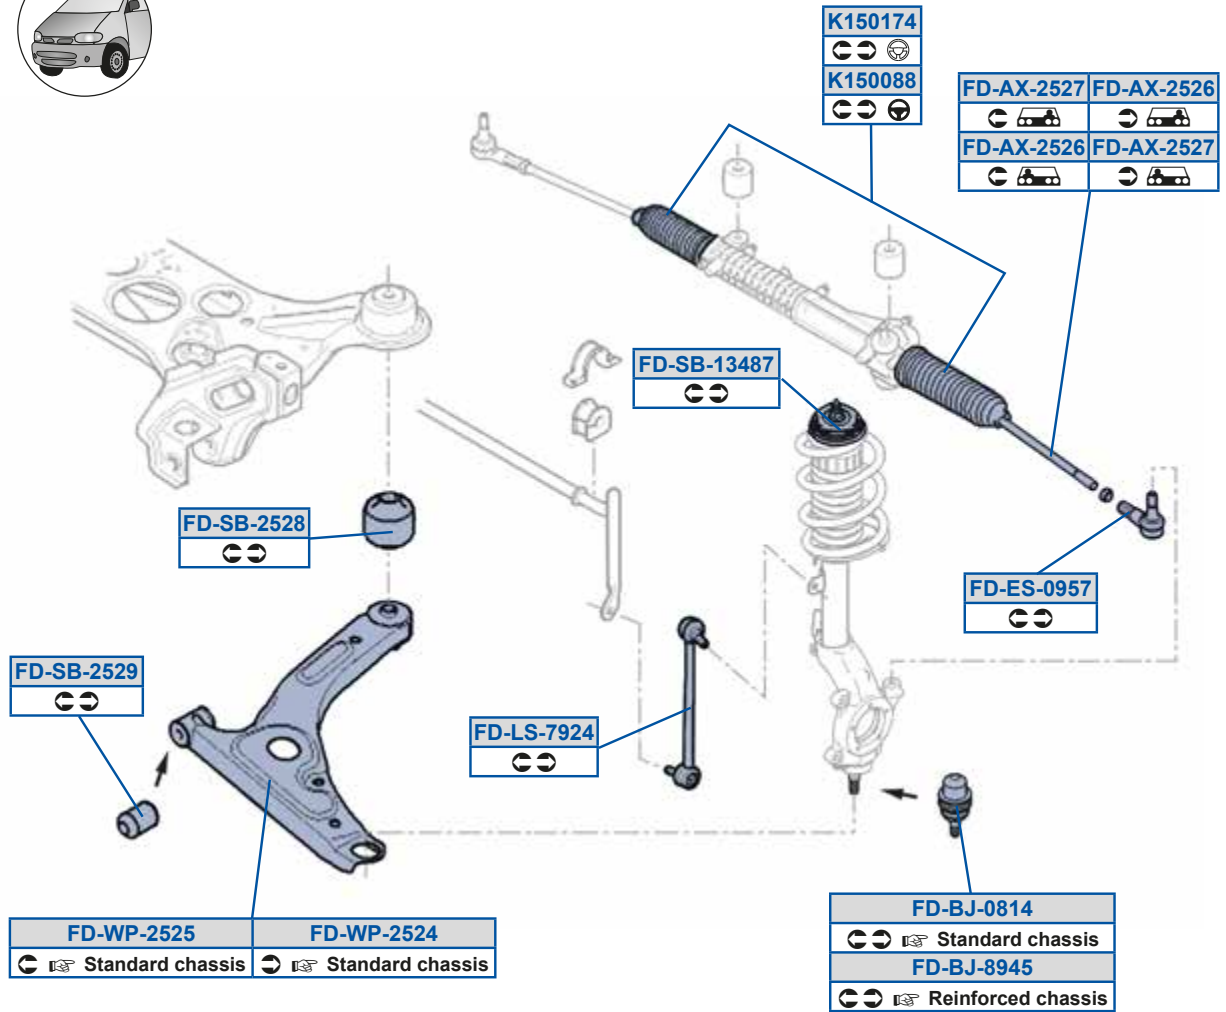

FORD

TRANSIT Box (FA_ _)	04/06 →	TRANSIT Bus (F_ _)	04/06 →
TRANSIT Platform/Chassis (FM_ _, FN_ _)	04/06 → 08/14		

Transit V

FORD