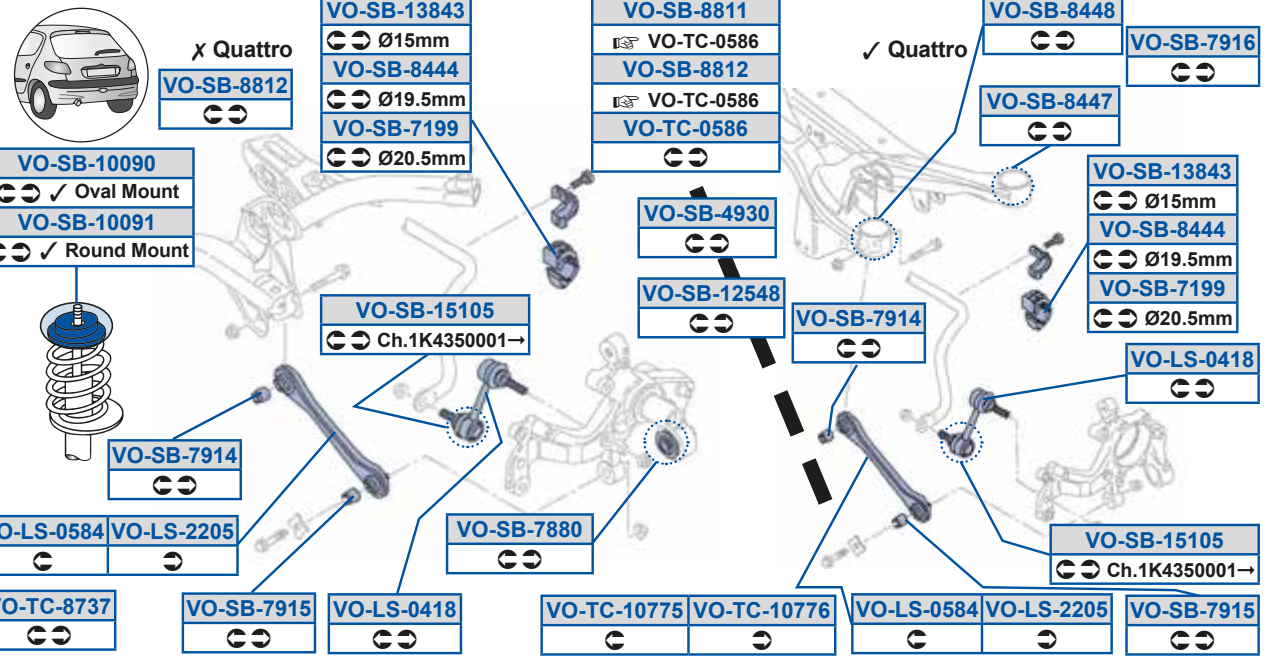

Continued...

A3 (8P1)	05/03 → 08/12	A3 Convertible (8P7)	04/08 → 05/13
A3 Sportback (8PA)	09/04 → 03/13		

A3 (05/2003 ->) [8P_]

...Continued

VO-SB-7916

1K0505171C, 1K0505173C

VO-TC-10776

1K0505224E, 1K0505224H