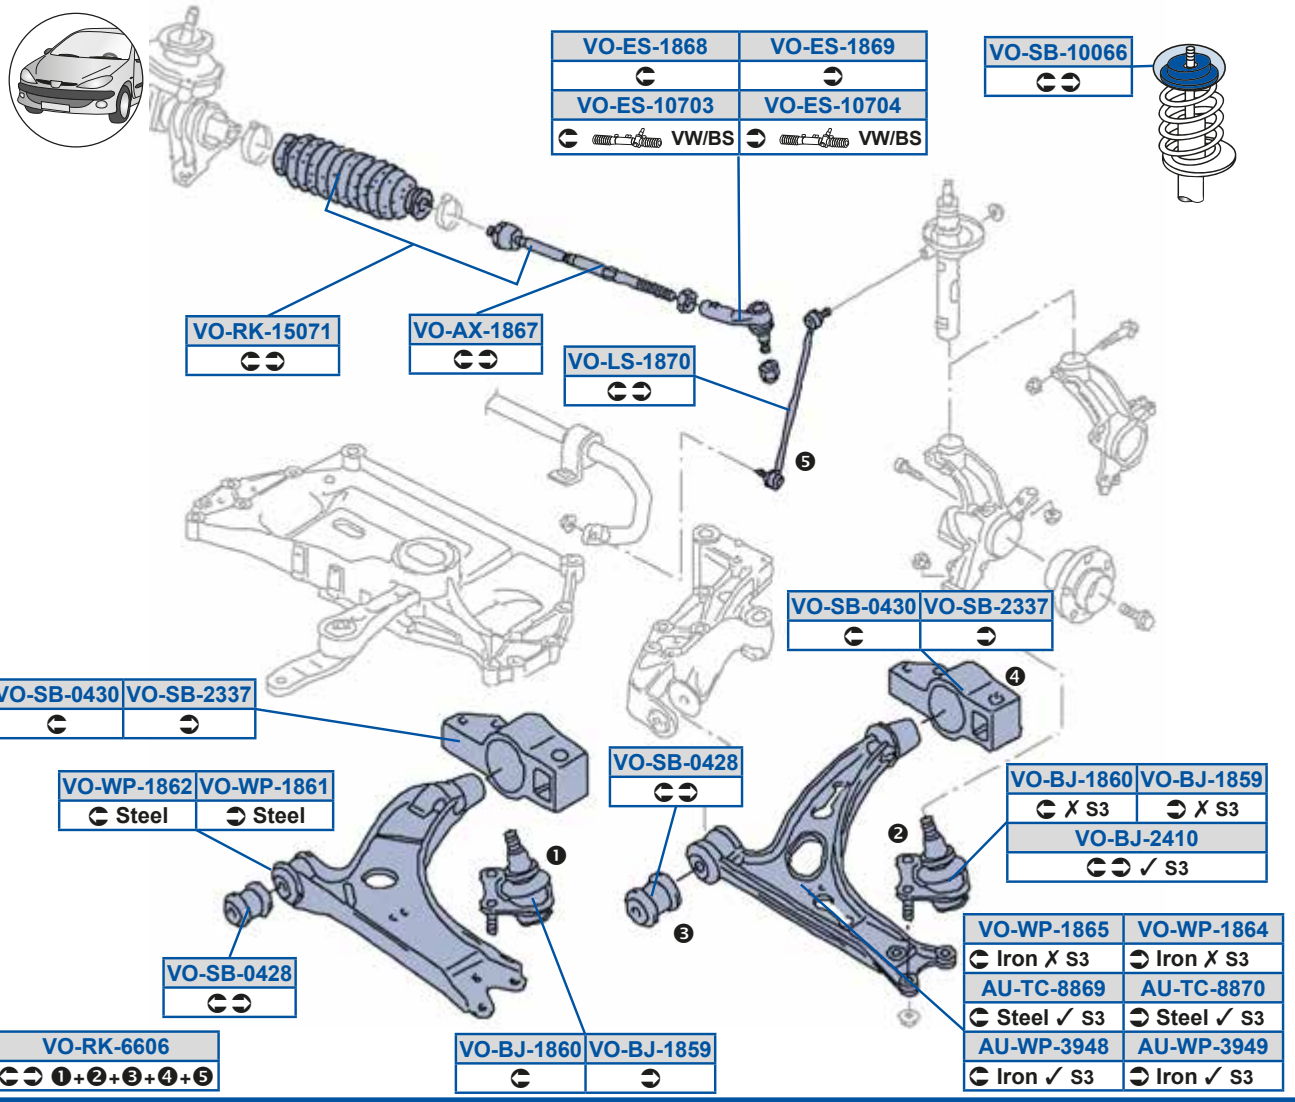

Continued...

A3 (8P1)	05/03 → 08/12	A3 Convertible (8P7)	04/08 → 05/13
A3 Sportback (8PA)	09/04 → 03/13		

A3 (05/2003 ->) [8P_]

...Continued

VO-SB-7916

1K0505171C, 1K0505173C

VO-TC-10776

1K0505224E, 1K0505224H