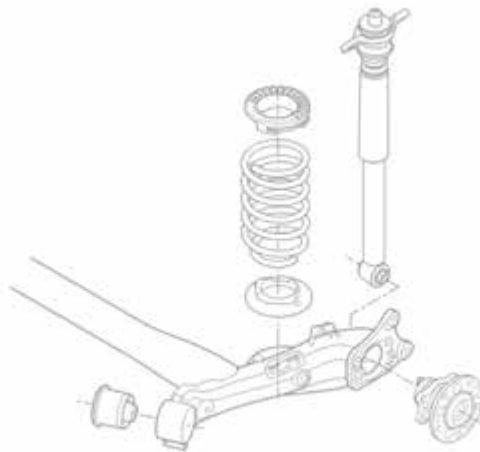

HYUNDAI

i20 (GB)

11/14 →

i20 ACTIVE (GB)

09/15 →

i20 Coupe (GB)

05/15 →

i20 (11/2014 ->) [GB]

HYUNDAI