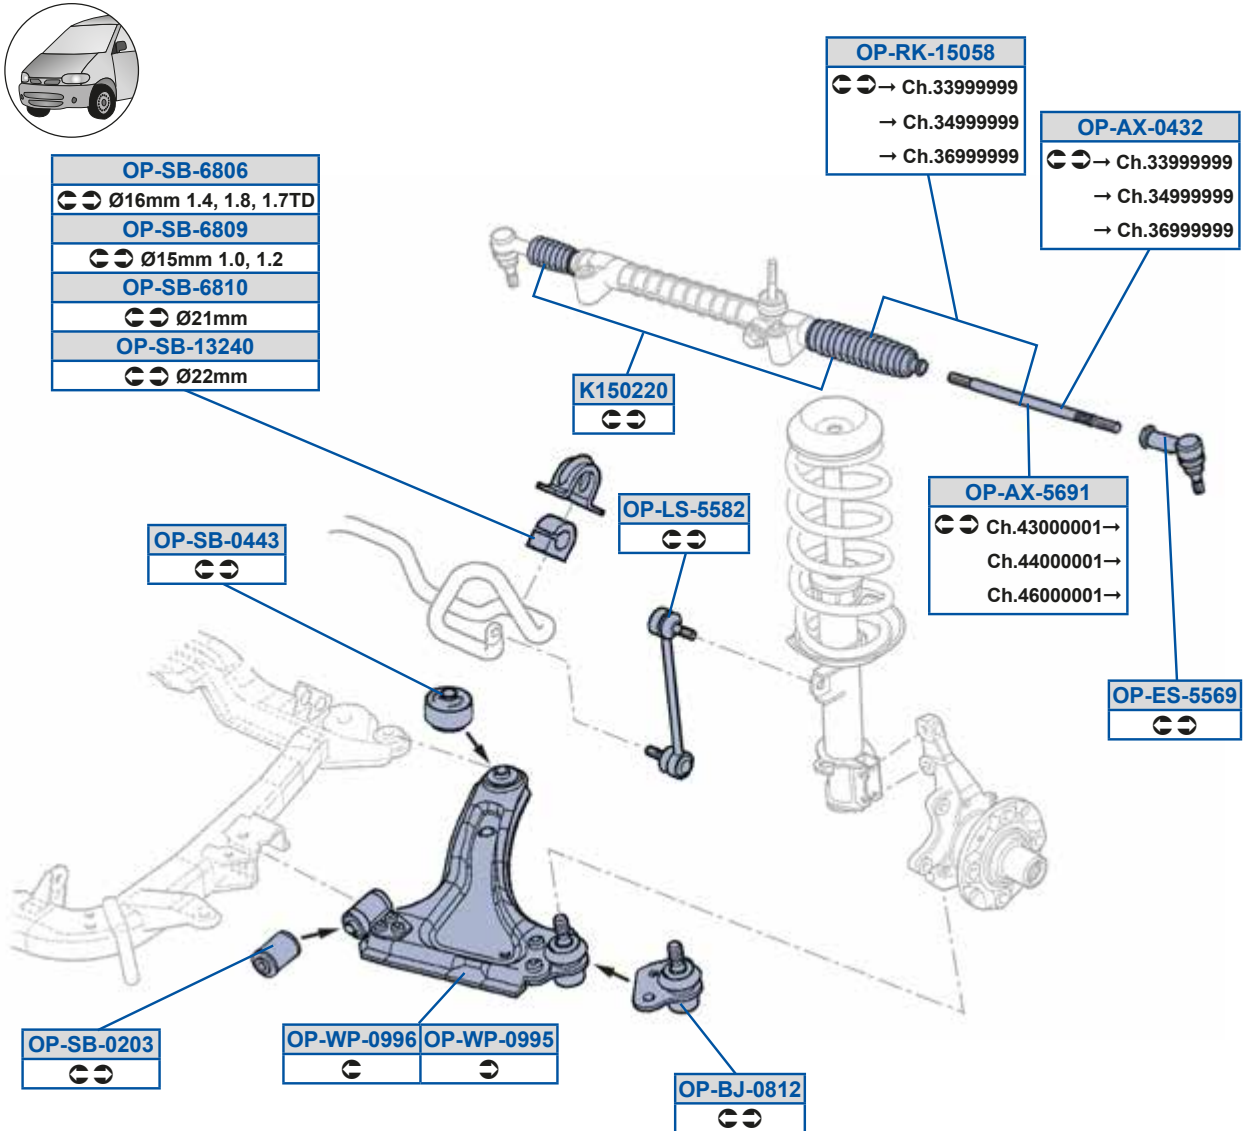

VAUXHALL

COMBO Mk II

09/01 → 02/12

COMBO Mk II (C) Box Body / Estate (F25)

12/04 → 02/12

COMBO TOUR Mk II (C) (F25)

09/01 → 02/12

Combo Mk II (09/2001 ->)

OP-SB-6806
↔↔ Ø16mm 1.4, 1.8, 1.7TD
OP-SB-6809
↔↔ Ø15mm 1.0, 1.2
OP-SB-6810
↔↔ Ø21mm
OP-SB-13240
↔↔ Ø22mm

OP-SB-0443
↔↔

OP-SB-0203
↔↔

OP-WP-0996	OP-WP-0995
↔	↔

OP-BJ-0812
↔↔

K150220
↔↔

OP-LS-5582
↔↔

OP-RK-15058
↔↔→ Ch.33999999
→ Ch.34999999
→ Ch.36999999

OP-AX-0432
↔↔→ Ch.33999999
→ Ch.34999999
→ Ch.36999999

OP-AX-5691
↔↔ Ch.43000001→
Ch.44000001→
Ch.46000001→

OP-ES-5569
↔↔