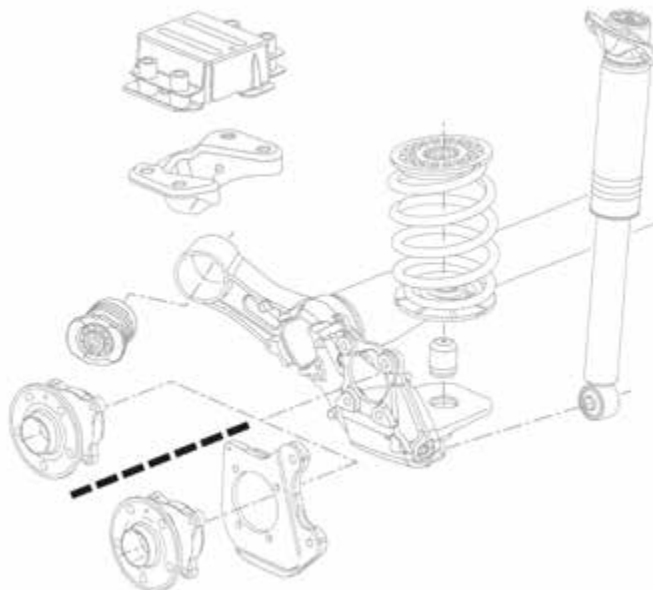

CHEVROLET

CRUZE (J300)

05/09 →

CRUZE Hatchback (J305)

06/11 →

CRUZE Station Wagon (J308)

08/12 →

Cruze [J300, J305, J308]

CHEVROLET