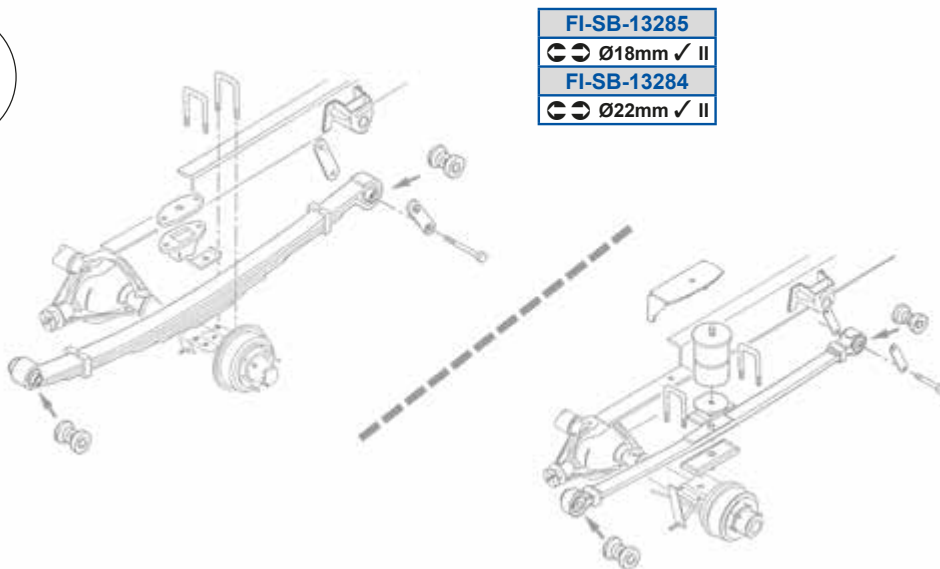

IVECO

DAILY I Box Body / Estate	01/78 → 08/98	DAILY I Platform/Chassis	01/78 → 05/99
DAILY II Box Body / Estate	01/89 → 05/99	DAILY II Bus	01/89 → 05/99
DAILY II Dumptruck	01/89 → 05/99	DAILY II Platform/Chassis	01/89 → 05/99

Daily I & II (01/1978 ->)

IVECO