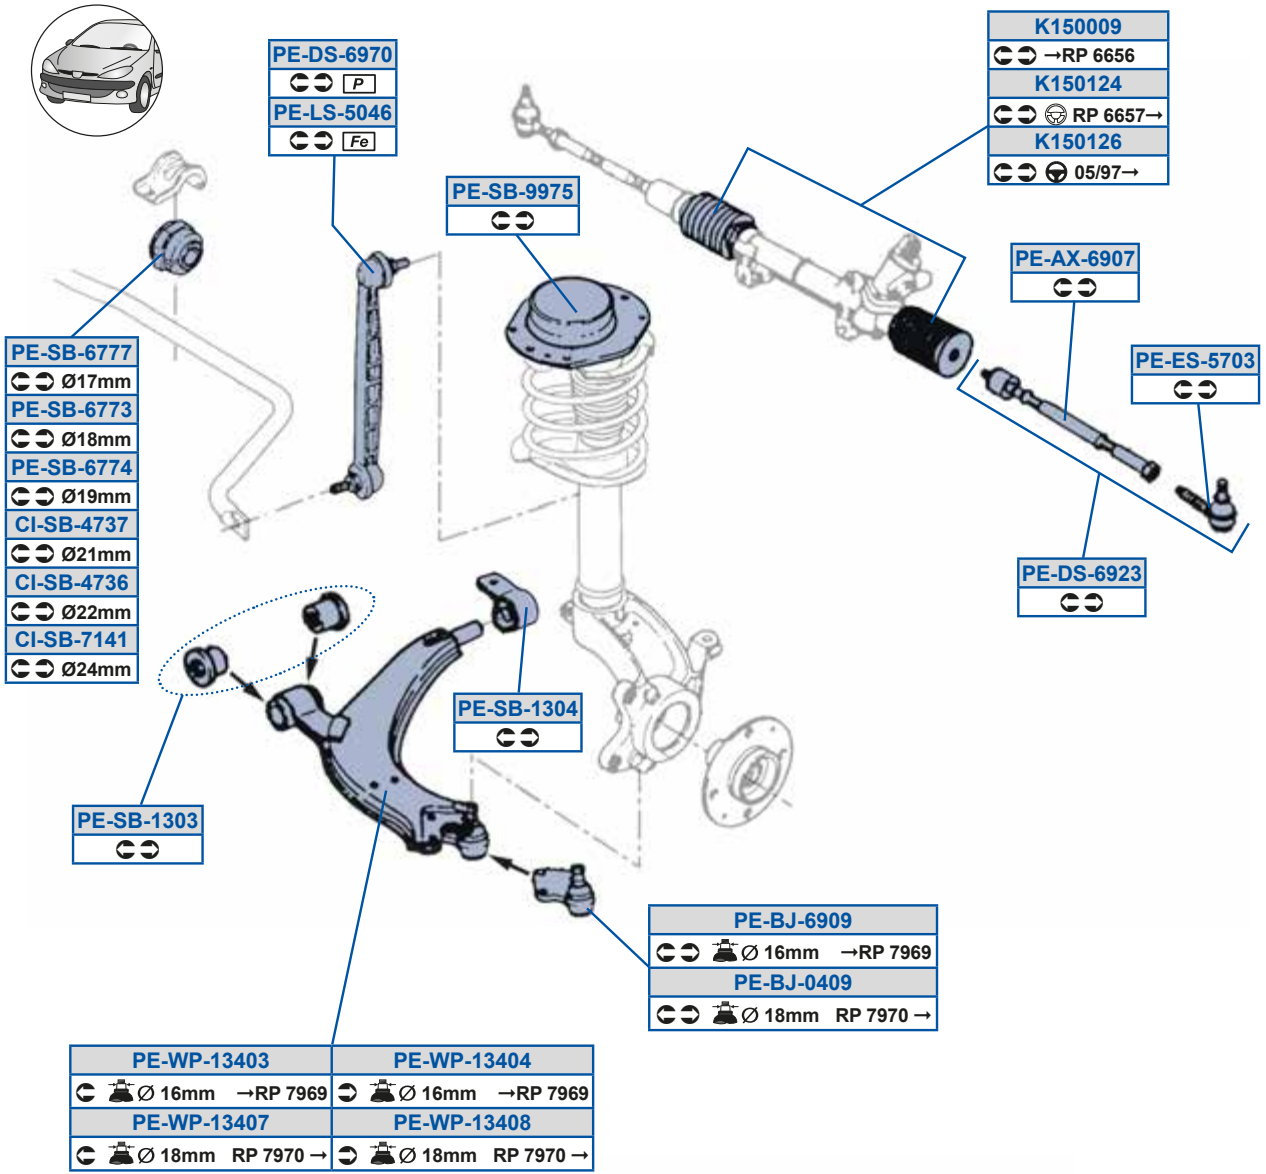

PEUGEOT

306 (7B, N3, N5)	04/93 → 10/03	306 Break (7E, N3, N5)	06/94 → 04/02
306 Convertible (7D, N3, N5)	03/94 → 04/02	306 Hatchback (7A, 7C, N3, N5)	01/93 → 10/03
306 Box Body / Estate (N_, 7_)	07/93 → 08/02	306 Box Body / Hatchback	04/93 → 08/01

306

PEUGEOT