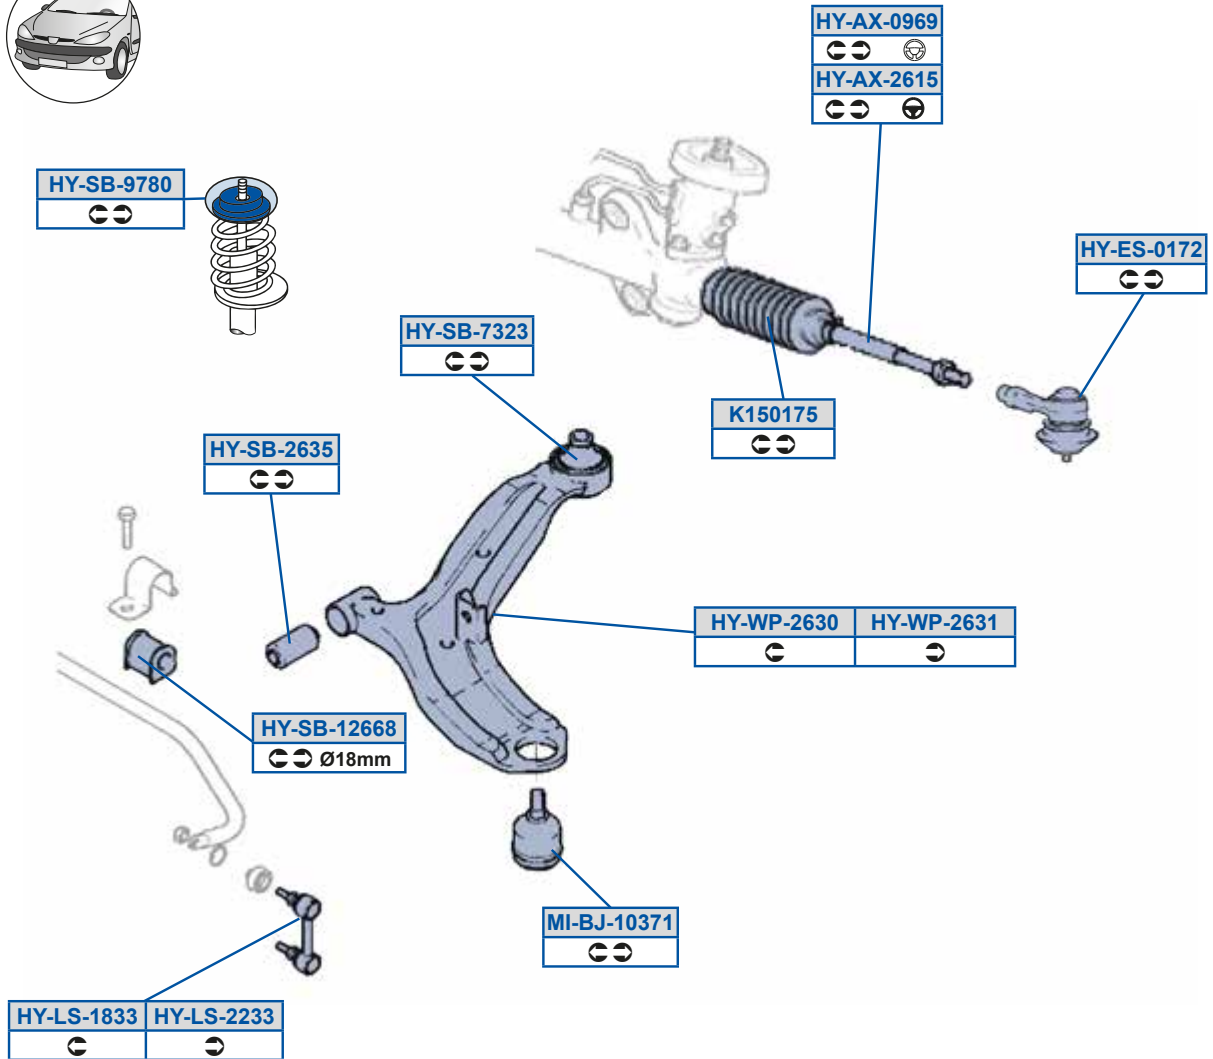

HYUNDAI

ACCENT II (LC)

09/99 → 11/05

ACCENT II Saloon (LC)

09/99 → 12/06

ACCENT Saloon (LC)

09/99 → 11/05

EXCEL II (LC)

01/00 → 11/05

Accent II (01/2000 ->) [LC]

HYUNDAI