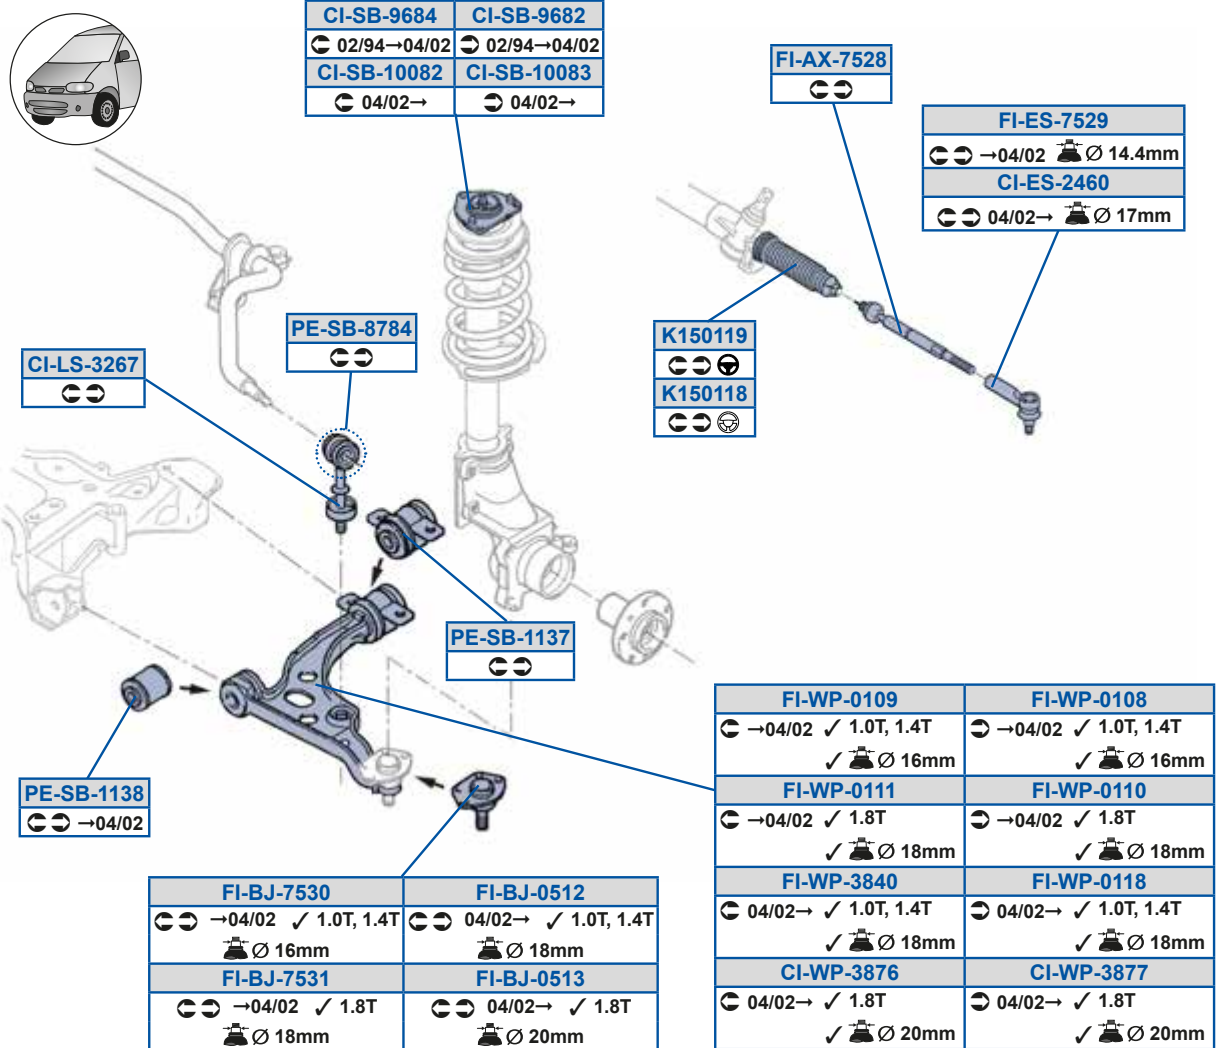

PEUGEOT

BOXER Box (230L)	03/94 → 04/02	BOXER Box (244)	12/01 →
BOXER Bus (230P)	03/94 → 04/02	BOXER Bus (244, Z_)	12/01 →
BOXER Platform/Chassis (244)	12/01 →	BOXER Platform/Chassis (ZCT_)	03/94 → 04/02

Boxer I

CI-SB-7966
☞ ☞

CI-SB-7967
☞ ☞

PEUGEOT