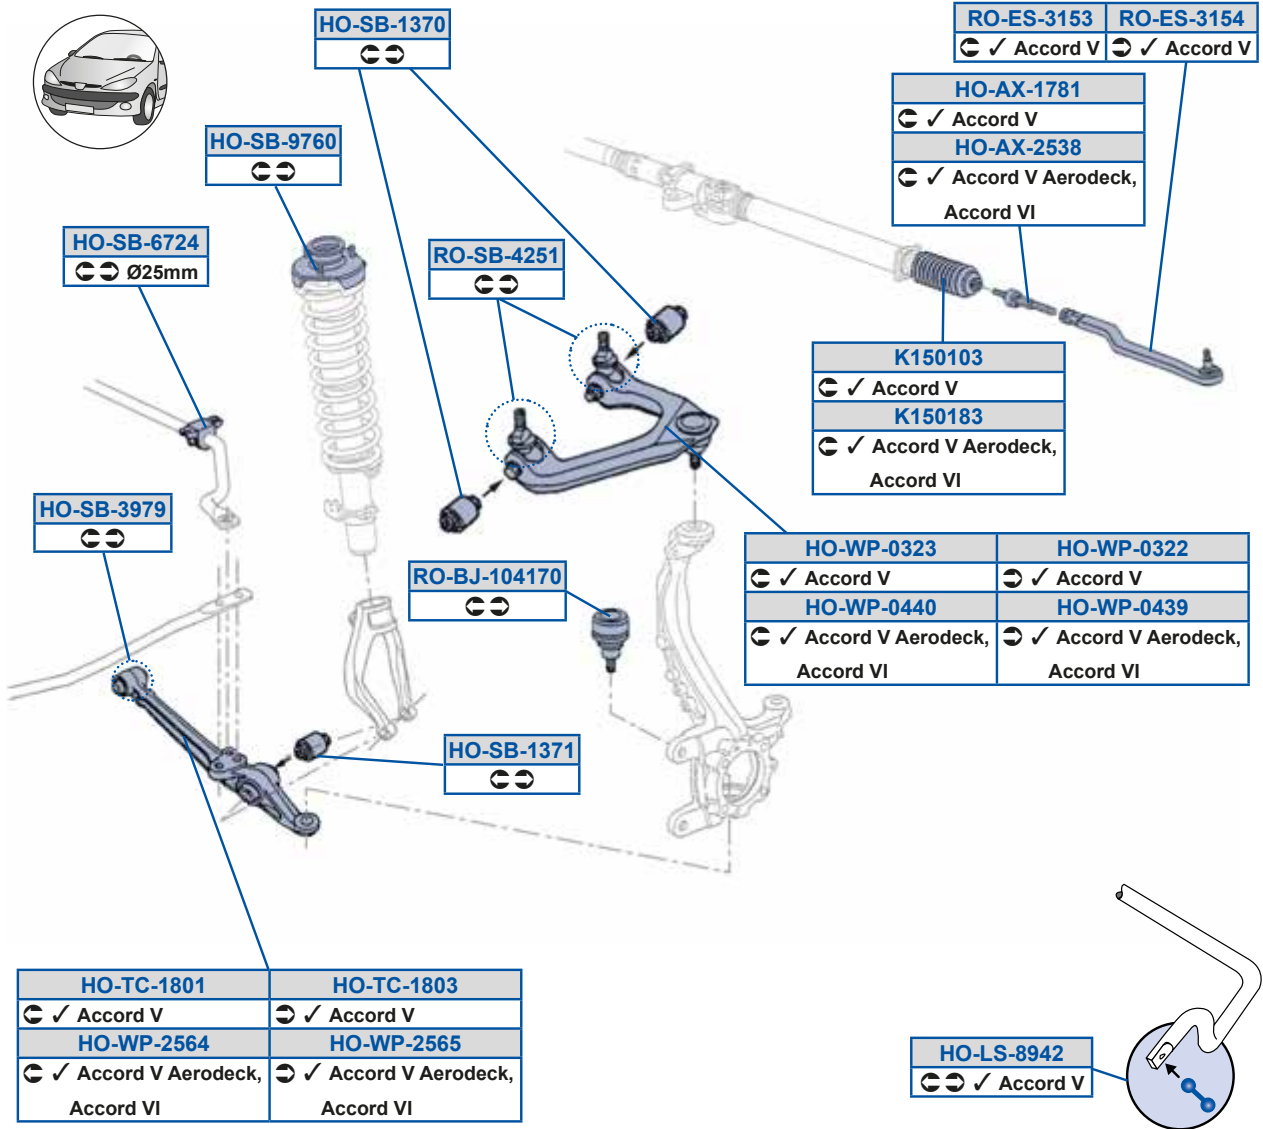

ACCORD V (CE, CF_)

09/95 → 10/98

ACCORD V Aerodeck (CE)

09/93 → 02/98

ACCORD V Coupe (CD)

09/93 → 12/98

Accord V (1993 -> 1998)

HONDA