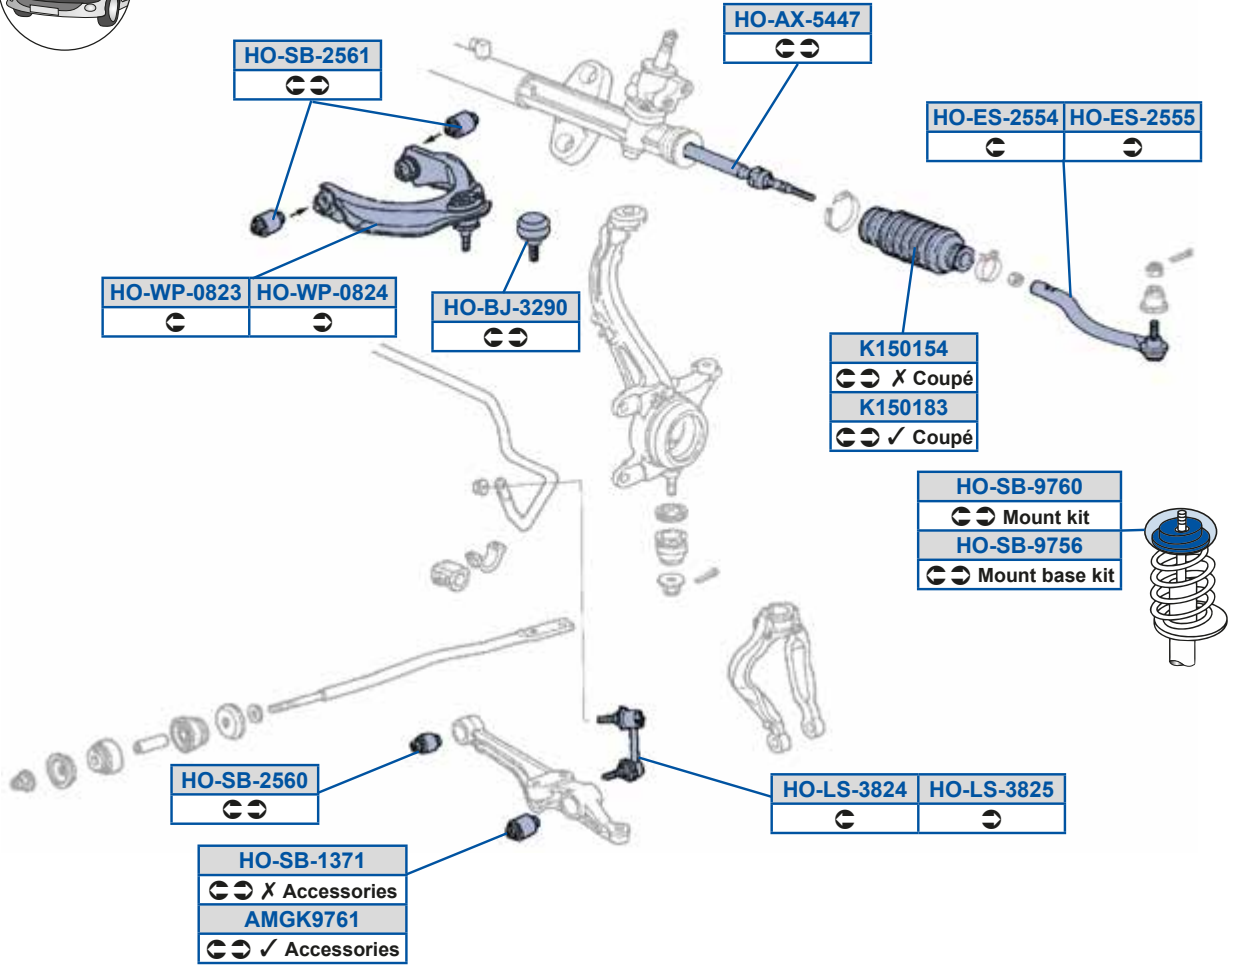

12/97 → 06/03

ACCORD VI Hatchback (CH, CL)

12/99 → 12/02

ACCORD VI Aerodeck (CF)

07/97 → 09/05

Accord VI (1998 ->2003)

HONDA

AMGK9761