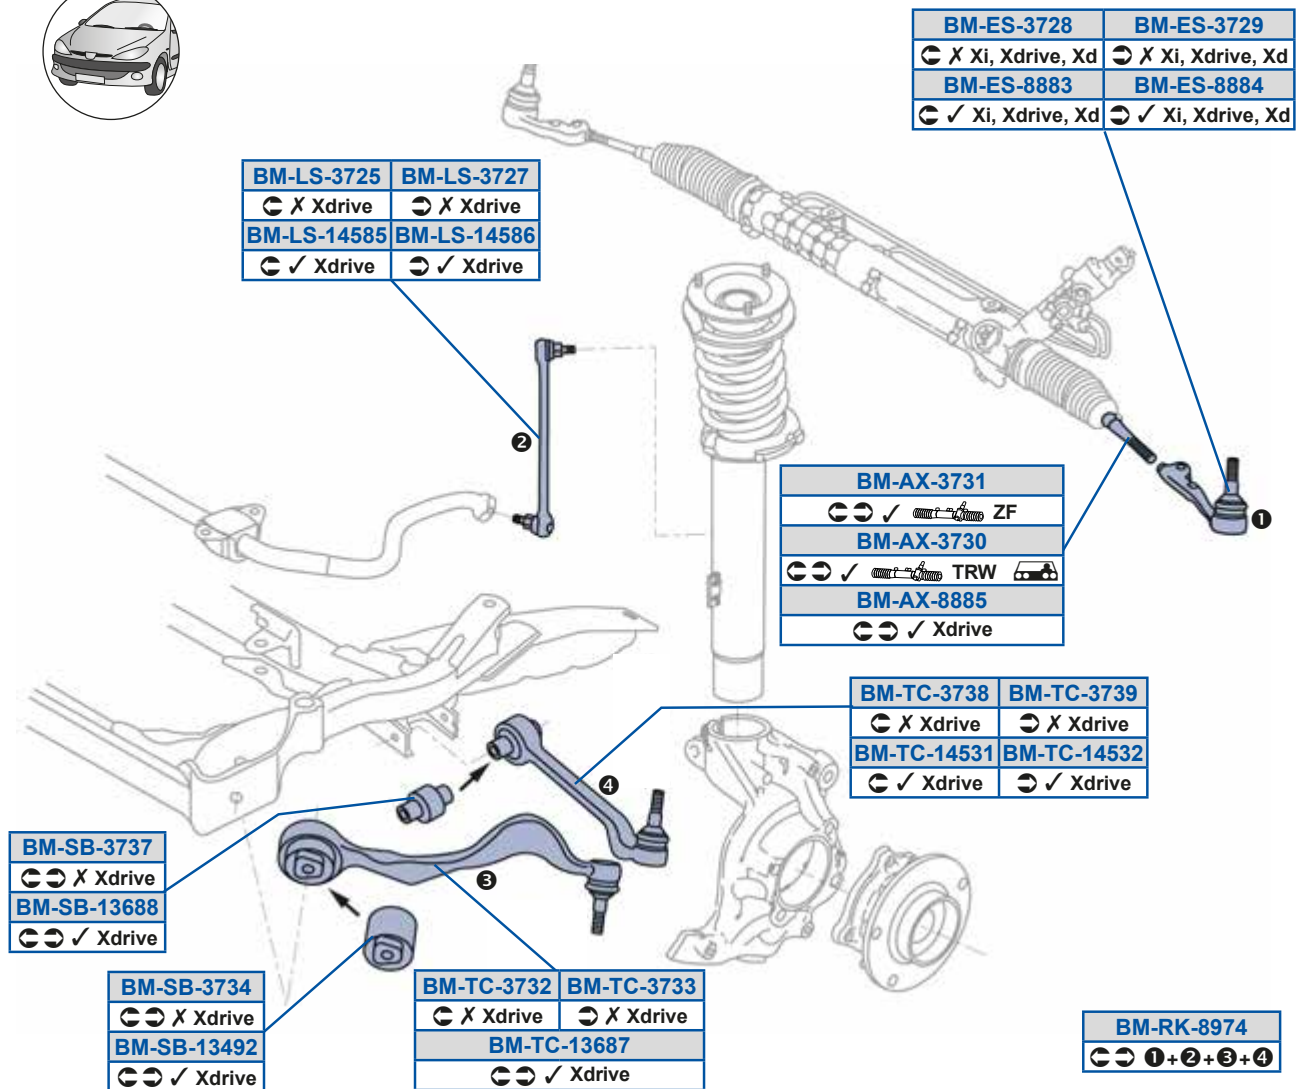

33326765425S1

**BM-SB-7445**

33326763092

**BM-TC-3732**

31124036269, 31126763703

X1 (i) [E84]

BMW

...Continued