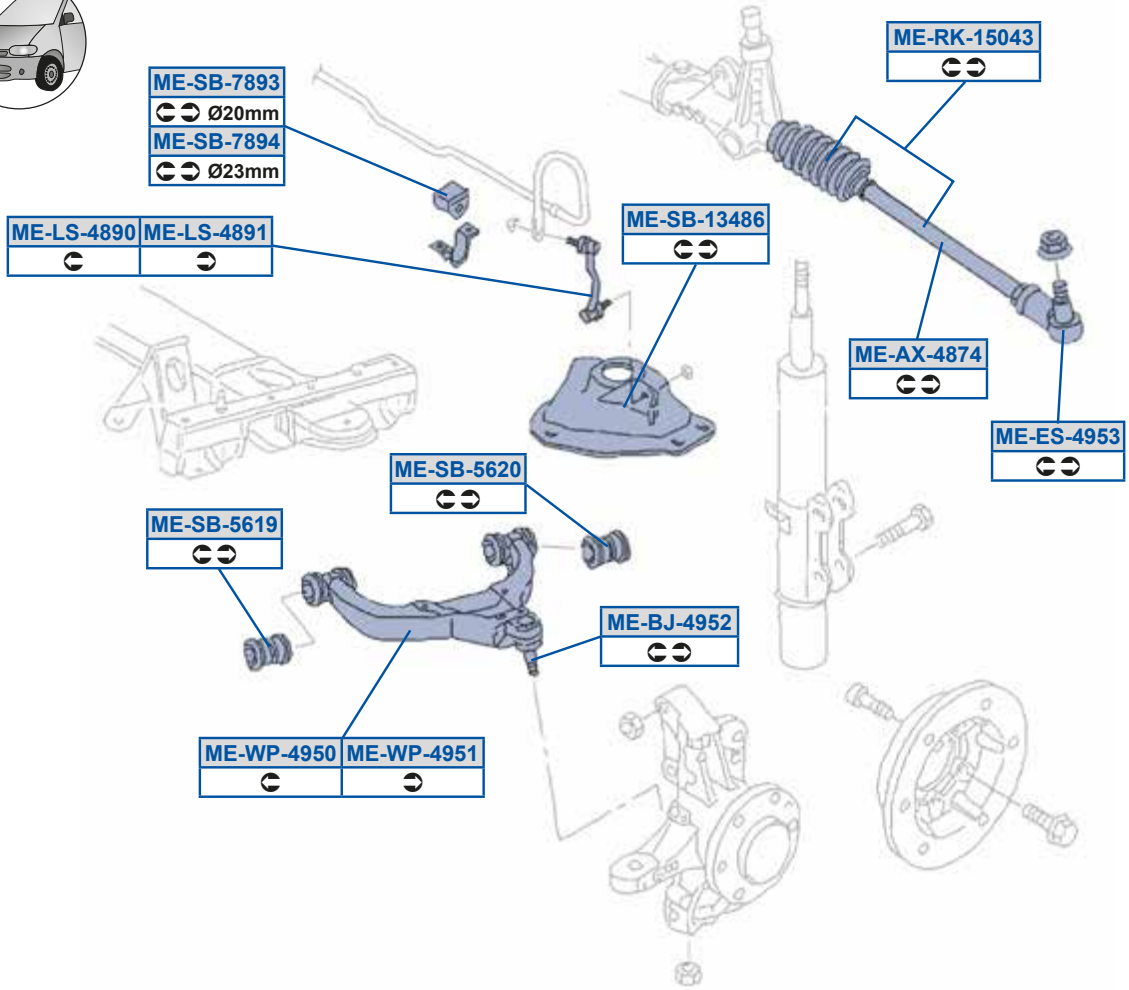

CRAFTER 30-35 Bus (2E_)	04/06 → 12/16	CRAFTER 30-50 Box (2E_)	04/06 → 12/16
CRAFTER 30-50 Platform/Chassis (2F_)	04/06 → 12/16		

Crafter (04/2006 ->) [2E_ - 2F_]