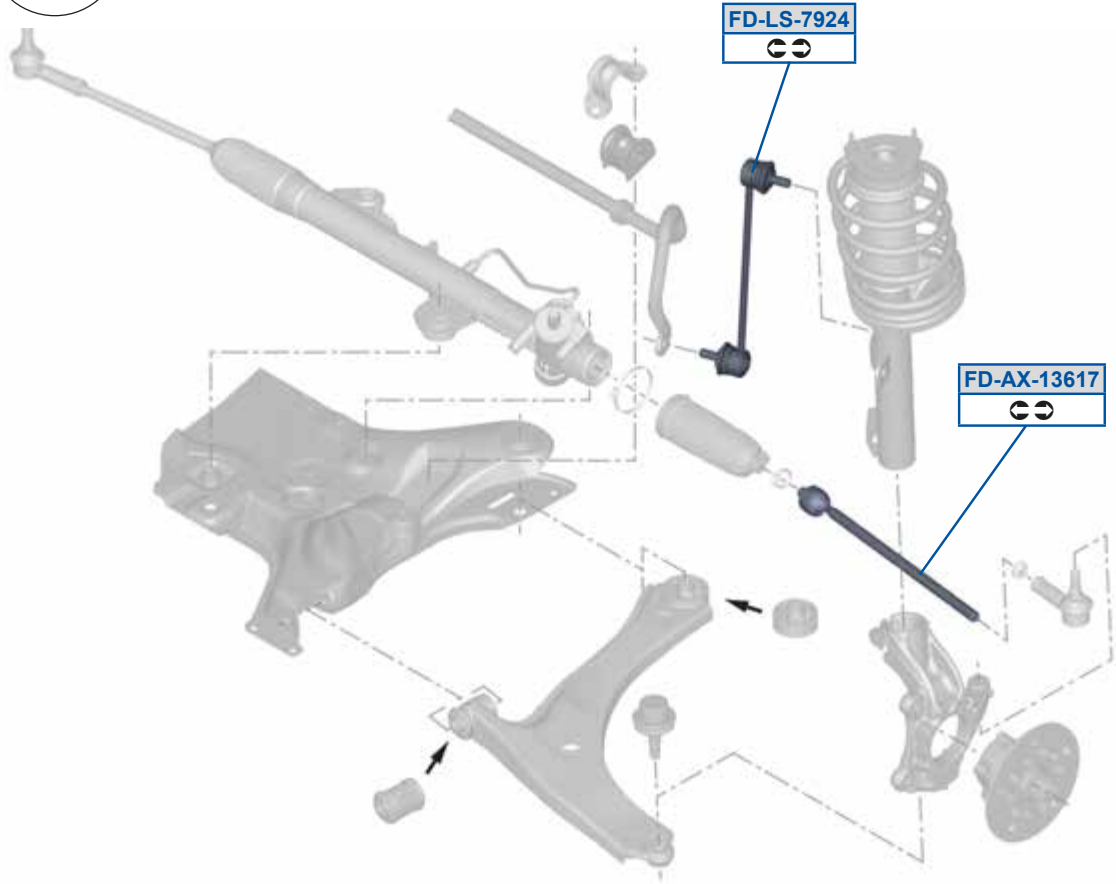

1763991, BK213L519AA

FD-LS-7924

1495685, 1763714

FORD

TOURNEO CUSTOM Bus	12/12 →	TRANSIT CUSTOM Box	12/12 →
TRANSIT CUSTOM Bus	12/12 →		

Transit / Tourneo Custom (04/2012 ->)

Standard

Pneumatic