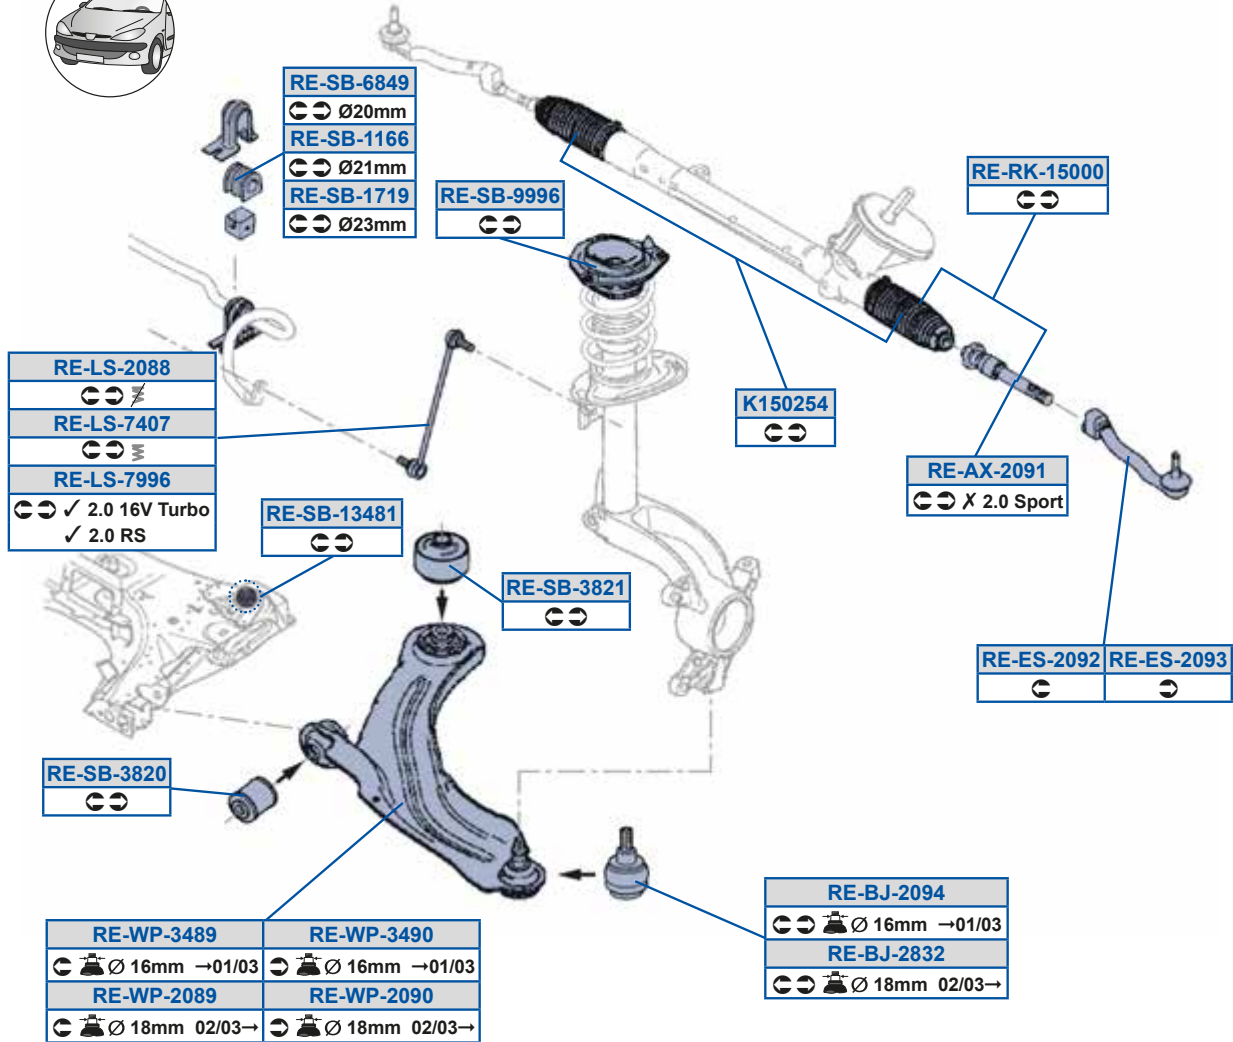

RENAULT

MEGANE II (BM0/1_, CM0/1_)	09/02 → 01/11	MEGANE II Coupé-Cabriolet (EM0/1_)	09/03 → 12/09
MEGANE II Estate (KM0/1_)	08/03 → 08/12	MEGANE II Saloon (LM0/1_)	08/03 →
GRAND SCENIC II (JM0/1_)	04/04 →	GRAND SCÉNIC II (JM0/1_)	06/06 → 11/08
SCENIC II (JM0/1_)	06/03 →	SCÉNIC II (JM0/1_)	06/03 → 07/10

Megane II - Scenic II

RENAULT