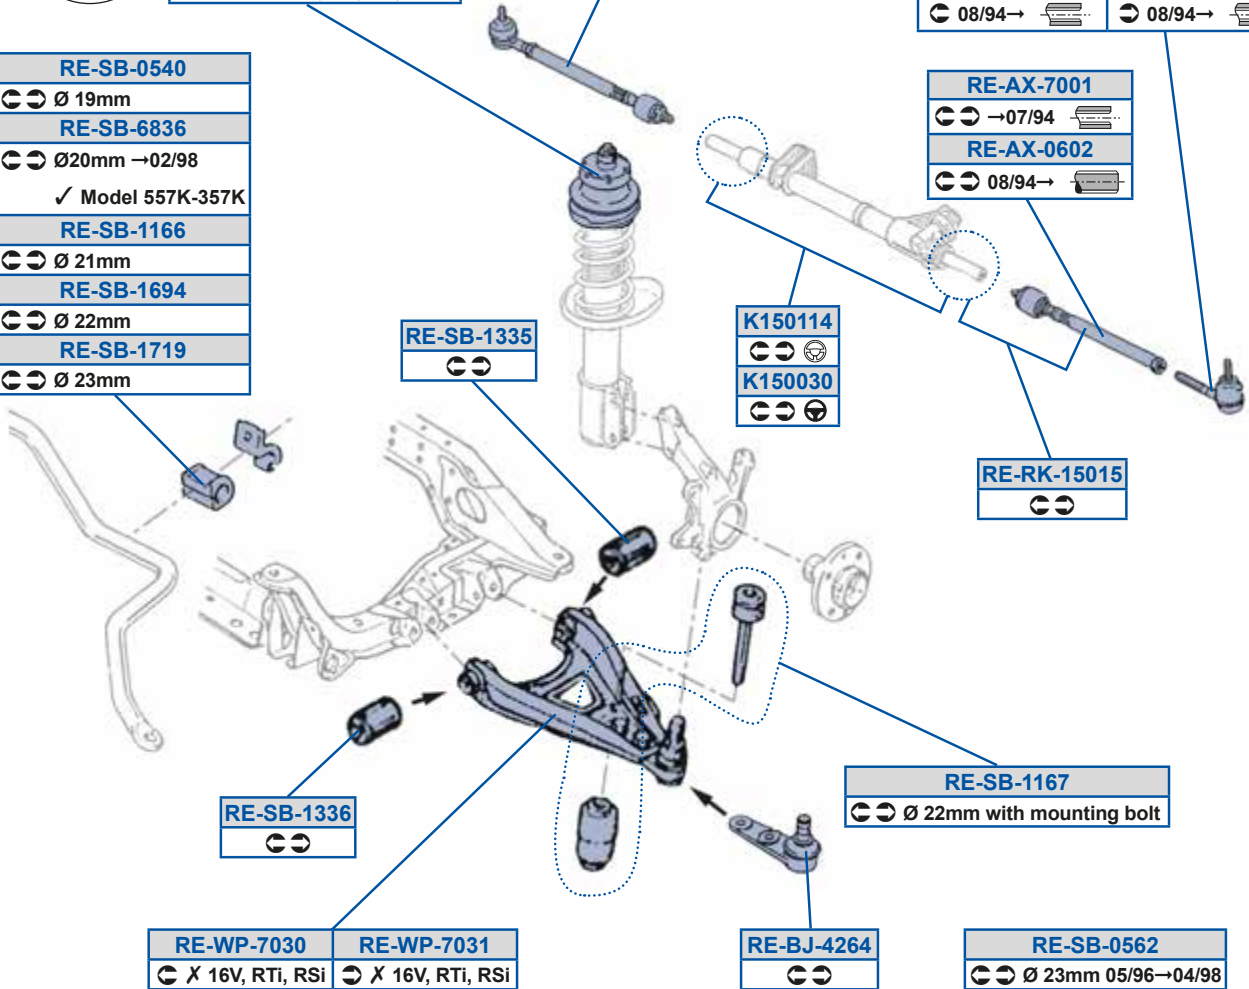

RE-SB-1336
↔

RE-SB-1167
↔ Ø 22mm with mounting bolt

RE-WP-7030	RE-WP-7031
↔ X 16V, RTi, RSi	↔ X 16V, RTi, RSi

RE-BJ-4264
↔

RE-SB-0562
↔ Ø 23mm 05/96→04/98

K150030

4401403, 7700706007

**K150114**