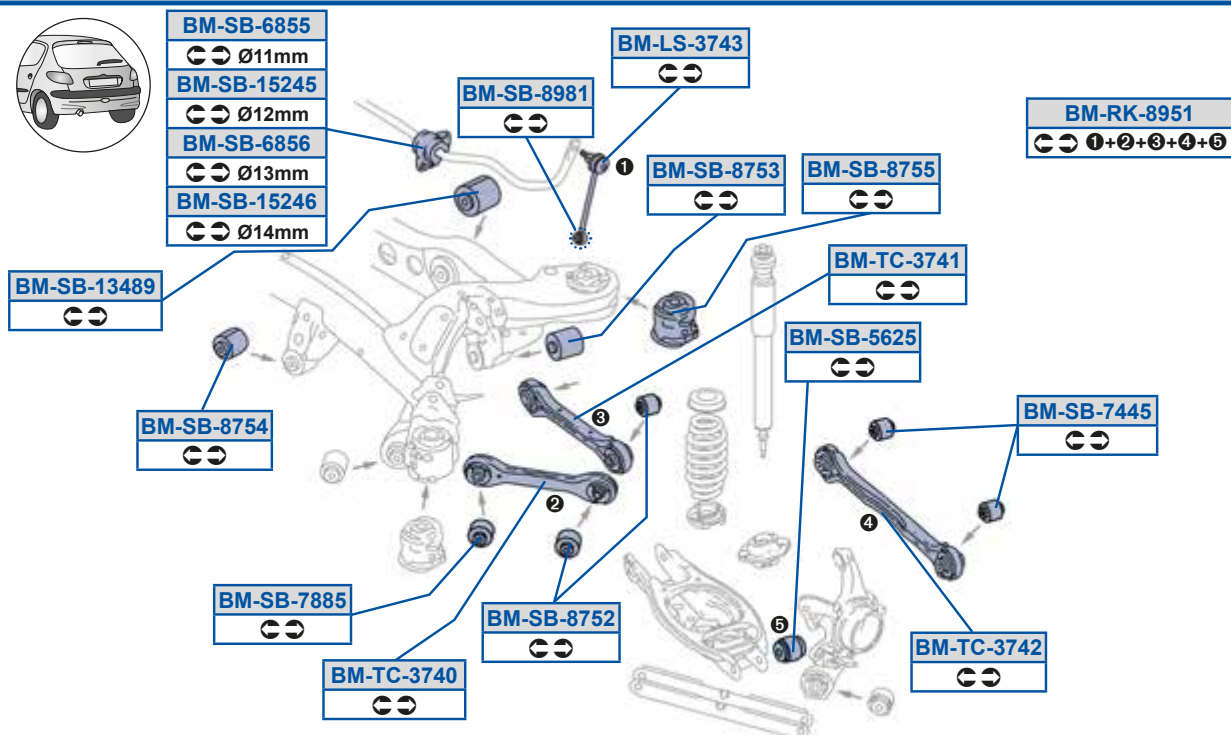

**BM-TC-3733**

31124036270, 31126763704

1 [E81, E82, E87, E88]

BMW

Continued...

1 (E81)	09/06 → 12/11	1 (E87)	03/03 → 09/12
1 Convertible (E88)	03/08 → 12/13	1 Coupe (E82)	10/06 → 10/13

...Continued

BM-TC-3738