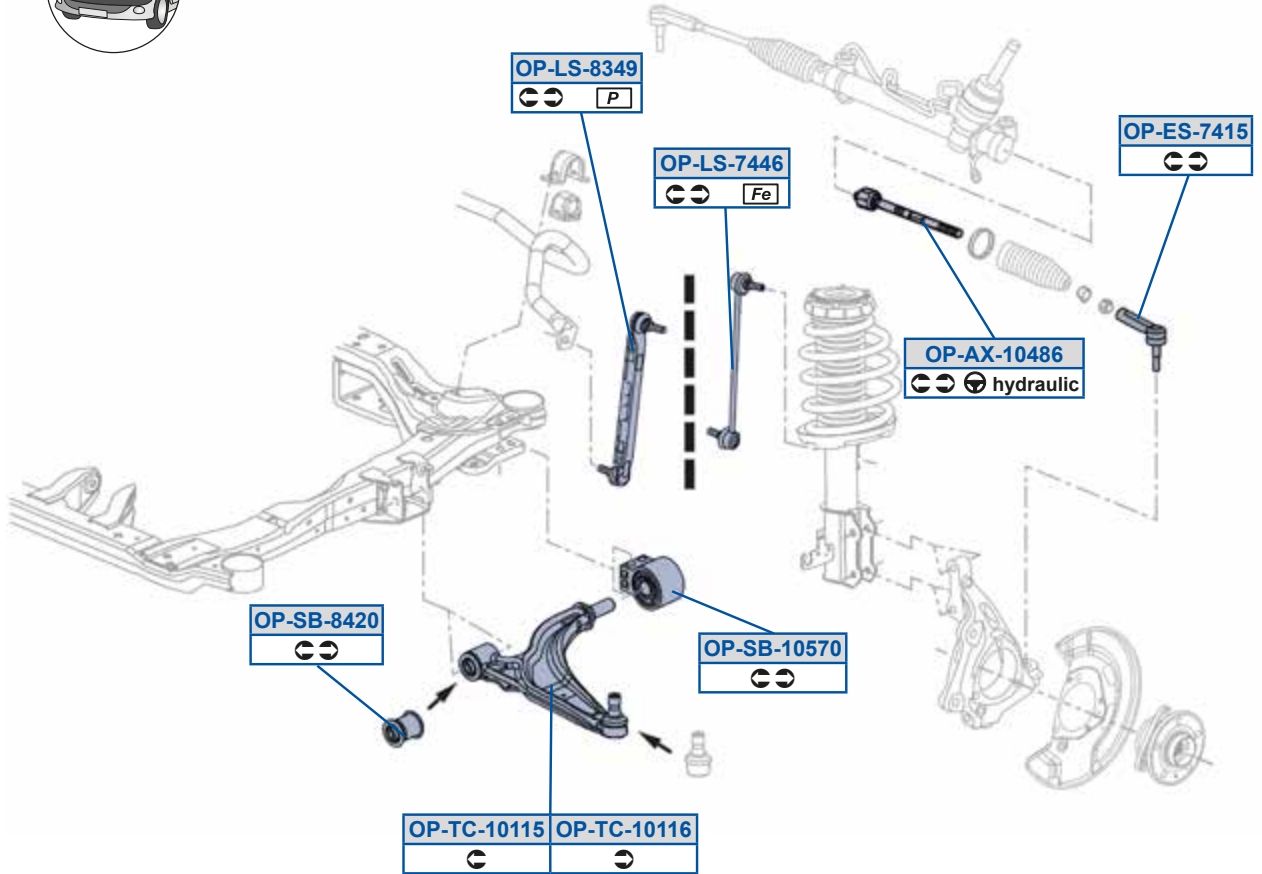

CHEVROLET

CRUZE (J300)

05/09 →

CRUZE Hatchback (J305)

06/11 →

CRUZE Station Wagon (J308)

08/12 →

Cruze [J300, J305, J308]

CHEVROLET